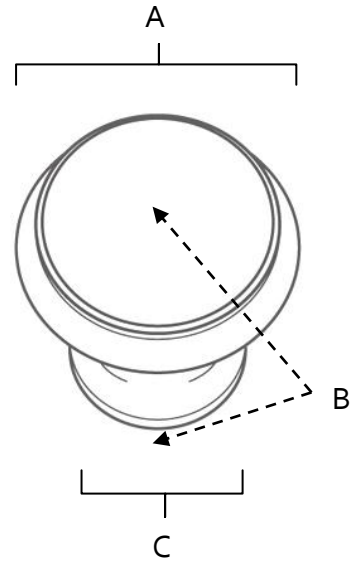

SPECIFICATIONS

**TRADITIONAL
KNOBS**

FEATURES

Traditional styling
Multiple finishes
Concealed installation

WARRANTY

Limited lifetime

FINISHES

Polished Brass (PB)
Polished Chrome (PC)
Antique Pewter (AP)
Barcelona (BARC)
Bronze (BRZ)
Chocolate Bronze (CHBRZ)
Matte Black (MB)
Polished Nickel (PN)
Satin Nickel (SN)

MATERIAL

Brass

Item#	A	B	C
A1164	1 1/4"	1"	3/4"

KEY:

A - Length and Width
B - Projection
C - Mount Length and Width

NOTE: Dimensions and specifications are subject to change without notice.