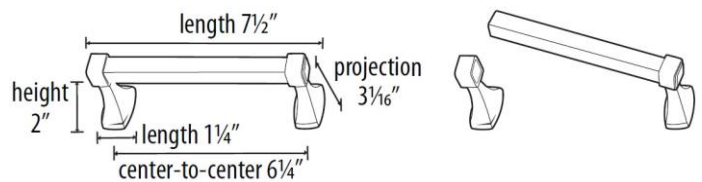

SPECIFICATIONS

CUBE
SWING TISSUE HOLDER

FEATURES

Contemporary styling
Multiple finishes
Concealed installation

WARRANTY

Limited lifetime

FINISHES

Polished Brass (PB)
Polished Brass/Non-lacquered (PB/NL)
Polished Chrome (PC)
Bronze (BRZ)
Chocolate Bronze (CHBRZ)
Polished Nickel (PN)
Satin Nickel (SN)

MATERIAL

Brass

Item#

A6562

NOTE: Dimensions and specifications are subject to change without notice.