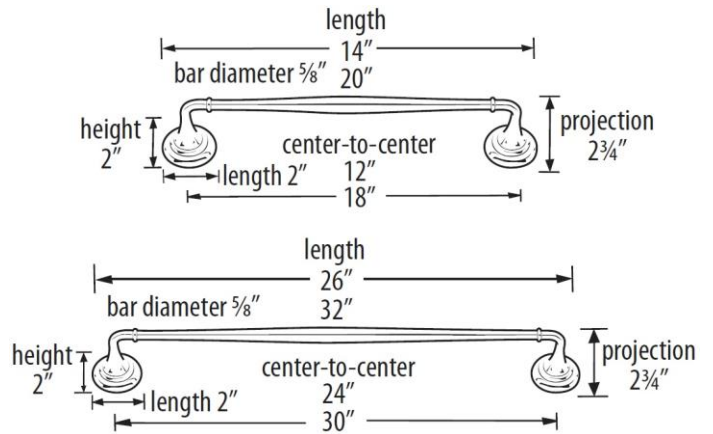

SPECIFICATIONS

**CHARLIE'S COLLECTION
TOWEL BAR**

FEATURES

- Transitional styling
- Multiple finishes
- Concealed installation

WARRANTY

Limited lifetime

FINISHES

- Polished Brass (PB)
- Polished Brass/Non-lacquered (PB/NL)
- Polished Chrome (PC)
- Barcelona (BARC)
- Bronze (BRZ)
- Chocolate Bronze (CHBRZ)
- Polished Nickel (PN)
- Satin Nickel (SN)

MATERIAL

Brass

Item#

- A6720-12**
- A6720-18**
- A6720-24**
- A6720-30**

NOTE: Dimensions and specifications are subject to change without notice.