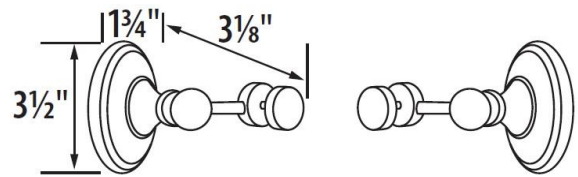

SPECIFICATIONS

**ADJUSTABLE MIRROR BRACKETS
CLASSIC TRADITIONAL**

FEATURES

Traditional styling
Multiple finishes
Concealed installation

WARRANTY

Limited lifetime

FINISHES

Polished Brass/Non-lacquered (PB/NL)
Polished Chrome (PC)
Bronze (BRZ)
Polished Nickel (PN)
Satin Nickel (SN)

MATERIAL

Brass

Item#

A8091

NOTE: Dimensions and specifications are subject to change without notice.