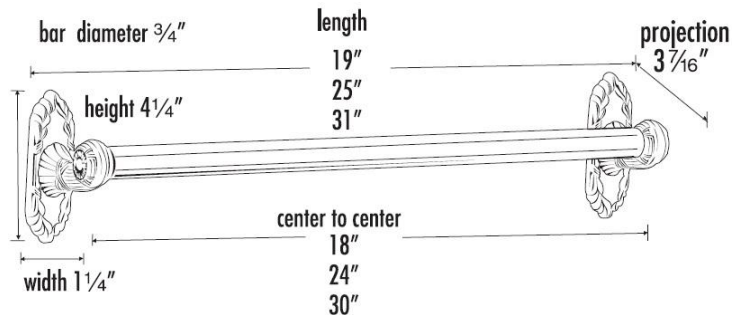

SPECIFICATIONS

RIBBON & REED
TOWEL BAR

FEATURES

- Traditional styling
- Multiple finishes
- Concealed installation

WARRANTY

Limited lifetime

FINISHES

- Polished Brass (PB)
- Polished Brass/Non-lacquered (PB/NL)
- Polished Antique (PA)
- Satin Nickel (SN)

MATERIAL

Brass

Item#

A8520-18

A8520-24

A8520-30

NOTE: Dimensions and specifications are subject to change without notice.