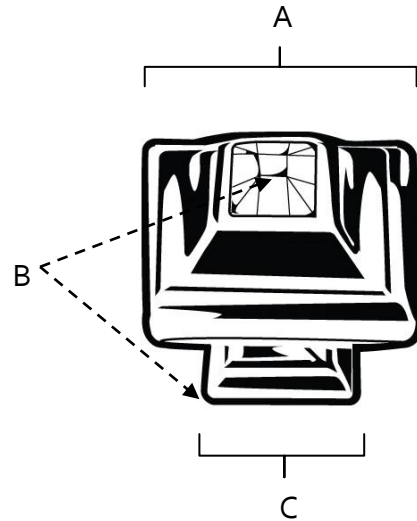

SPECIFICATIONS

**CRYSTAL
SMALL SQUARE KNOB**

FEATURES

Traditional styling
Multiple finishes
Concealed installation

WARRANTY

Limited lifetime

FINISHES

Polished Brass (PB)
Polished Chrome (PC)
Bronze (BRZ)
Polished Antique (PA)
Polished Nickel (PN)
Satin Nickel (SN)
Gold (GLD)

MATERIAL

Brass
Swarovski Crystal

Item#	A	B	C
C212	1 1/4"	1 1/4"	3/4"

KEY:

A - Length and Width
B - Projection
C - Mount Length and Width

NOTE: Dimensions and specifications are subject to change without notice.