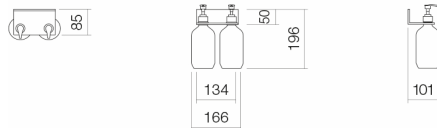

A³form

Technical data sheet

Shelf system Assist

AS.134.LO2

Article number: 8274111981

Design partner: Wolfgang Hartauer

Features

Description	AS.134.LO2
Article number	8274111981
Material	Aluminium powder coated
Colour	matt black
Dimensions	W/H/D 166/196/101 mm
Net weight	0,30 kg
Accessoires	

Tap fitting information

Tap fittings with a vertical outlet and aerator provide the optimum flow of water onto the surface below (angle of impact: 90°).

Text for invitation to tender

Shower shelf, rectangular, w/h/d 166/196/101 mm, aluminum, matt black, anodized and powder coated, two cutouts, included fixing set, two plastic bottles, without dowels (to be adjusted to constructional situation)