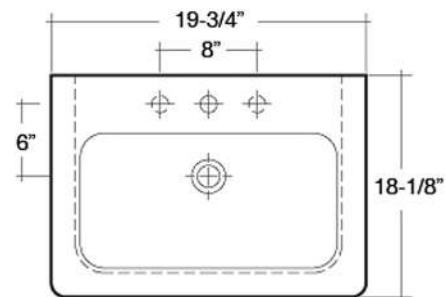

# RESORT 500 PEDESTAL LAVATORY

Cat. No.  
3-106X

Faucet not included

W: 19-<sup>3</sup>/<sub>4</sub>"  
D: 18-<sup>1</sup>/<sub>8</sub>"  
H: 32-<sup>3</sup>/<sub>4</sub>"

**Compliance Certification**  
Meets or exceeds the following specifications: ASME A112.19.2 2013 and CSA B45.1-13 for Vitreous China fixtures.

## Column Dimensions

H: 27-<sup>1</sup>/<sub>2</sub>"  
Top: 7-<sup>1</sup>/<sub>4</sub>" W X 6-<sup>3</sup>/<sub>4</sub>" D  
Bottom: 6-<sup>1</sup>/<sub>2</sub>" W X 6-<sup>1</sup>/<sub>2</sub>" D

## Interior Dimensions:

Basin Interior: 15" X 11"  
Basin Depth: 5-<sup>1</sup>/<sub>4</sub>"  
Mount bolts height: 31-<sup>1</sup>/<sub>4</sub>"  
Mount holes cc: 9-<sup>1</sup>/<sub>4</sub>"  
Back of basin to center of faucet: 2-<sup>1</sup>/<sub>4</sub>"  
Back of basin to center of drain: 8"  
Faucet hole diameter: 1-<sup>3</sup>/<sub>8</sub>"

## Colors:

**WH** White

Dimensions of fixture are nominal and may vary within the range of tolerances established by ASME Standard A112.19.2-2013. Dimensions and specifications subject to change without notice.