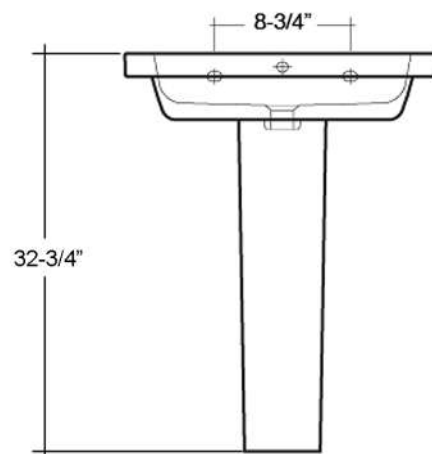

## Column Dimensions

H: 27-<sup>1</sup>/<sub>2</sub>"  
Top: 7-<sup>1</sup>/<sub>4</sub>" W X 6-<sup>3</sup>/<sub>4</sub>" D  
Bottom: 6-<sup>1</sup>/<sub>2</sub>" W X 6-<sup>1</sup>/<sub>2</sub>" D

## Interior Dimensions:

Basin Interior: 15" X 11"  
Basin Depth: 5-<sup>1</sup>/<sub>4</sub>"  
Mount bolts height: 31-<sup>1</sup>/<sub>4</sub>"  
Mount holes cc: 9-<sup>1</sup>/<sub>4</sub>"  
Back of basin to center of faucet: 2-<sup>1</sup>/<sub>4</sub>"  
Back of basin to center of drain: 8"  
Faucet hole diameter: 1-<sup>3</sup>/<sub>8</sub>"

## Features:

- ▶ Made of Vitreous China
- ▶ Available for 1 hole (**3-1061WH**), 4" centerset (**3-1064WH**), and 8" widespread (**3-1068WH**)
- ▶ Pre-drilled overflow hole
- ▶ Back of column is open
- ▶ Column tapers
- ▶ Mounting Hardware Included
- ▶ For ease installation order Hangers (pair) or Bracket (one)

## Colors:

**WH** White

Dimensions of fixture are nominal and may vary within the range of tolerances established by ASME Standard A112.19.2-2013. Dimensions and specifications subject to change without notice.