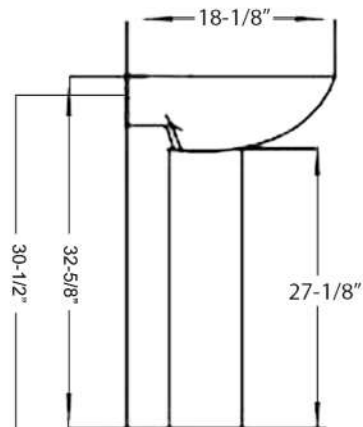

BURKE PEDESTAL LAVATORY

CAT. NO
3-46X

Faucet not included

Mounting hardware

W: 24-3/8"
D: 18-1/8"
H: 32-5/8"

Column: 27-1/8" x 7" x 6-1/2"
Water depth 4-1/4" to overflow

Interior Dimensions:

Basin interior:	19-1/4" x 10-1/2"
Basin depth:	7"
Faucet and spout holes:	1-1/2" & 2"
Back of basin to center of faucet:	2-3/8"
Back of basin to center of drain:	7-5/8"
Mount bolts height:	30-1/2"
Mount holes cc:	8-1/4"

Features:

- ▶ Made of Vitreous China
- ▶ Available pre-drilled for single hole (3-461), 4" centerset (3-464), or 6" mini widespread faucet (3-466)
- ▶ Overflow
- ▶ Decorative overflow cover included
- ▶ Mounting hardware included
- ▶ Back of column is open

Colors:

WH White

Meets or exceeds the following specifications: ASME A112.19.2 2018 and CSA B45.1-18 for ceramic plumbing fixtures.

Dimensions of fixture are nominal and may vary within the range of tolerances established by ASME Standard A112.19.2. Dimensions and specifications subject to change without notice.