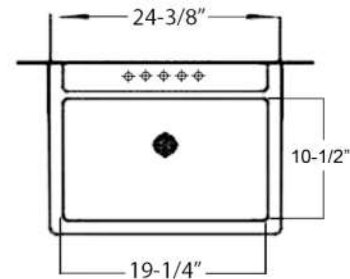

BURKE PEDESTAL LAVATORY

CAT. NO
3-46X

Faucet not included

Mounting hardware

W: 24-3/8"
D: 18-1/8"
H: 32-5/8"

Column: 27-1/8" x 7" x 6-1/2"
Water depth 4-1/4" to overflow

Interior Dimensions:

Basin interior:	19-1/4" x 10-1/2"
Basin depth:	7"
Faucet and spout holes:	1-1/2" & 2"
Back of basin to center of faucet:	2-3/8"
Back of basin to center of drain:	7-5/8"
Mount bolts height:	30-1/2"
Mount holes cc:	8-1/4"

Features:

- ▶ Made of Vitreous China
- ▶ Available pre-drilled for single hole (3-461), 4" centerset (3-464), or 6" mini widespread faucet (3-466)
- ▶ Overflow
- ▶ Decorative overflow cover included
- ▶ Mounting hardware included
- ▶ Back of column is open

Colors:

WH White

Meets or exceeds the following specifications: ASME A112.19.2 2018 and CSA B45.1-18 for ceramic plumbing fixtures.

Dimensions of fixture are nominal and may vary within the range of tolerances established by ASME Standard A112.19.2. Dimensions and specifications subject to change without notice.