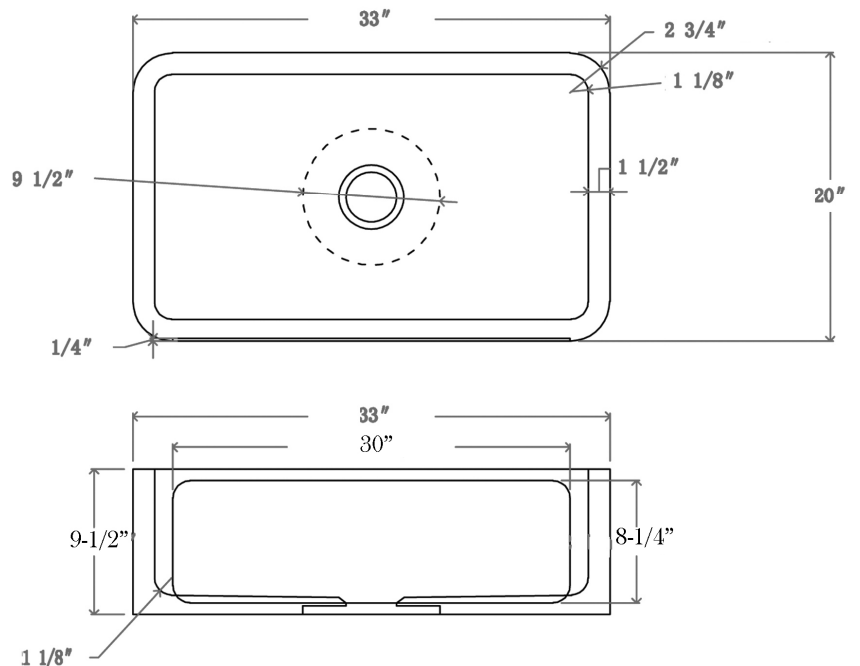

**33" CHARDONNAY SINGLE
BOWL MARBLE FARMER SINK**

Cat. No
FSMSB5036

W: 33"
D: 20"
H: 9-1/2"

***Please do NOT cut hole without
template or actual product.**

Interior Bowl Dimensions:

Basin Interior: 30" W x 17" D
Basin Depth: 8-1/4"

Features:

- ▶ Handcrafted from natural marble
- ▶ Each sink has naturally unique markings on the marble
- ▶ 3 1/2" drain opening
- ▶ Drain sold separately
- ▶ Flange extension required

Colors:

MPGA Polished Egyptian Galala

Dimensions of fixture are nominal and may vary within the range of tolerances established by ANSI Standard A112.19.2. Dimensions and specifications subject to change without notice.