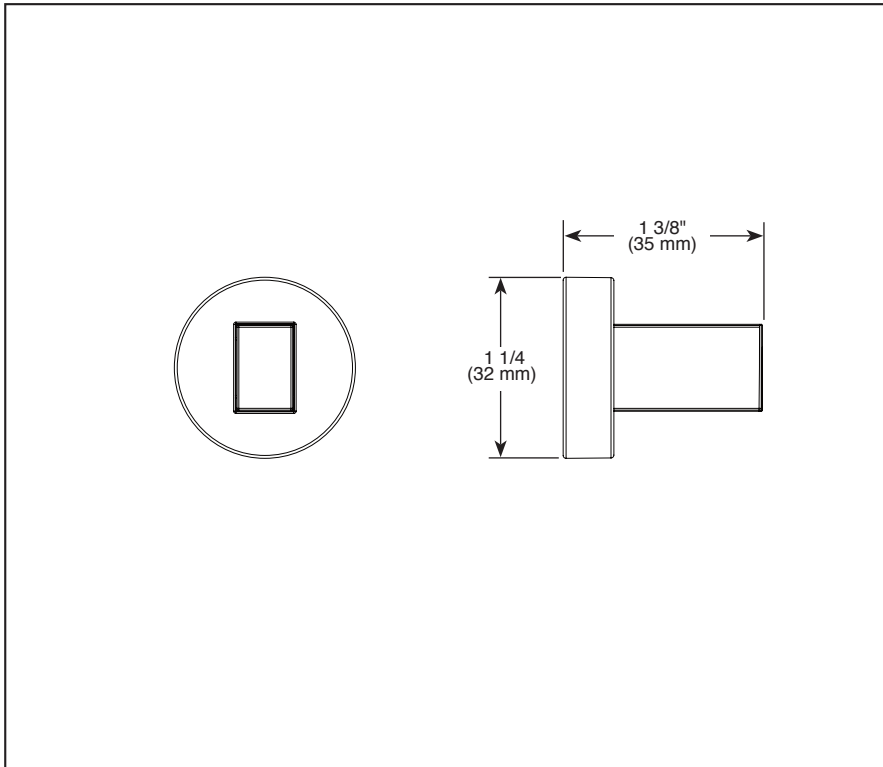

▲ Designate proper finish suffix