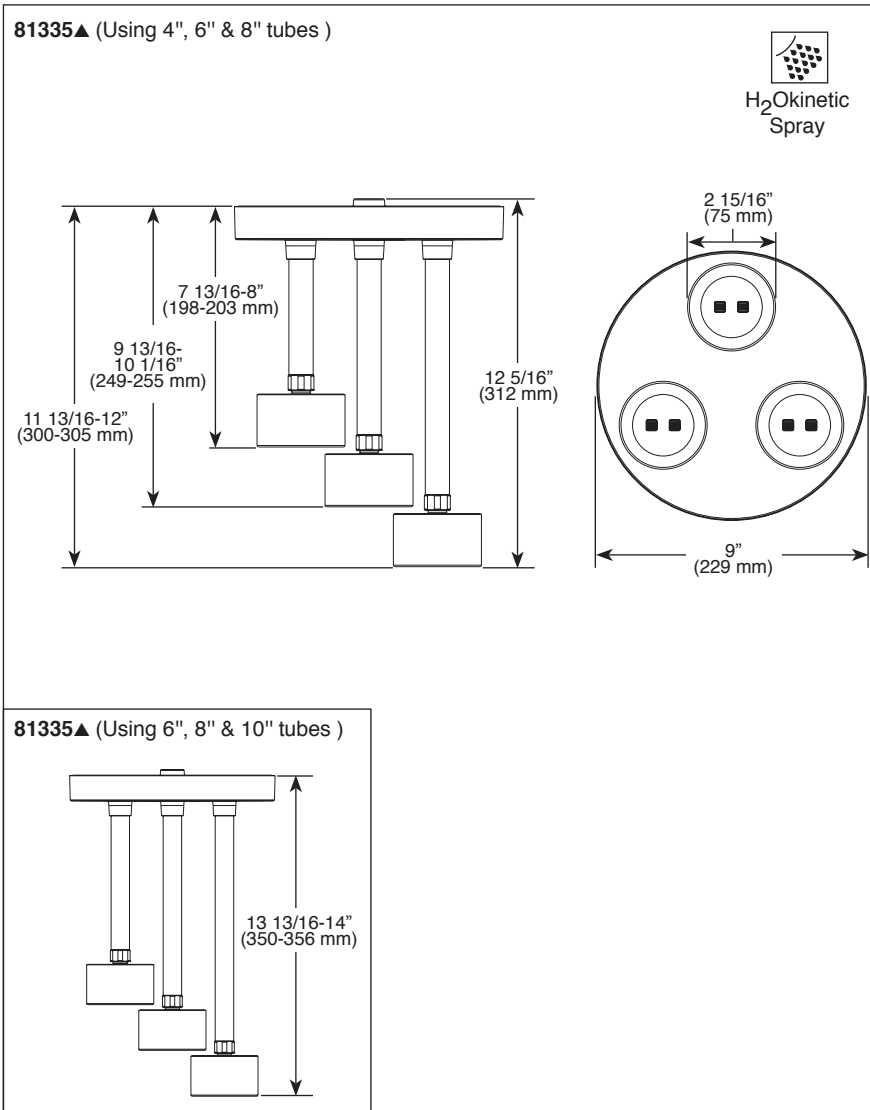

81335▲

Submitted Model No.: _____

Specific Features: _____

▲ Designate proper finish suffix

BRIZO®

CEILING MOUNT PENDANT RAINCAN SHOWERHEAD

■ Litze® Collection

FEATURES:

- H₂Okinetic Technology® single function showerhead

STANDARD SPECIFICATIONS:

- Max. flow rate 1.75 gpm @ 80 psi, 6.6 L/min @ 550 kPa
- Solid brass tubes & spray shells
- Showerhead has 1/2"-14 NPSM female connection
- Recommended ceiling height 9' minimum
- Individual ball nuts allow independent pivot and rotate adjustment of each pendant
- Includes 4 pendant tube lengths 4", 6", 8", 10" to accommodate higher ceilings, one for each length