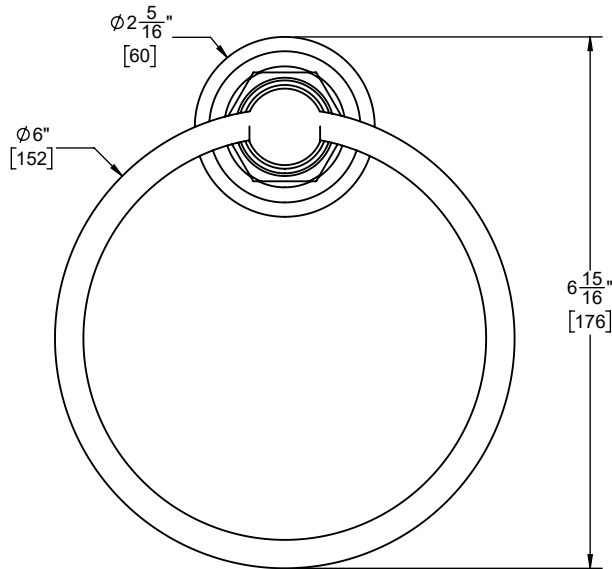

California Faucets®

Del Mar™

TOWEL RING

60-TR

Features

- Available in 28 finishes including 13 PVD finishes
- All brass construction
- Adjustable wall mount to allow proper horizontal leveling
- Includes all mounting hardware

Codes/Standards Applicable

Product meets or exceeds the following:

- None applicable

	(2X) 1 X 3/8" ANCHOR
	(2X) 8 X 1-1/2" PHILLIPS HEAD SCREW

DIMENSIONS TO NEAREST 1/16"
[DIMENSIONS TO NEAREST 1mm]

SPECIFICATIONS SUBJECT TO CHANGE WITHOUT NOTICE