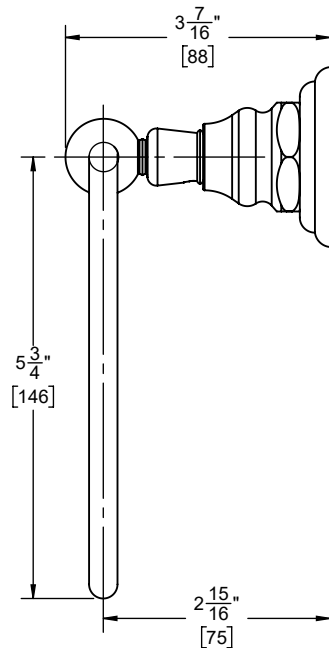

California Faucets®

Del Mar™

TOWEL RING

60-TR

Features

- Available in 28 finishes including 13 PVD finishes
- All brass construction
- Adjustable wall mount to allow proper horizontal leveling
- Includes all mounting hardware

Codes/Standards Applicable

Product meets or exceeds the following:

- None applicable

	(2X) 1 X 3/8" ANCHOR
	(2X) 8 X 1-1/2" PHILLIPS HEAD SCREW

DIMENSIONS TO NEAREST 1/16"
[DIMENSIONS TO NEAREST 1mm]

SPECIFICATIONS SUBJECT TO CHANGE WITHOUT NOTICE