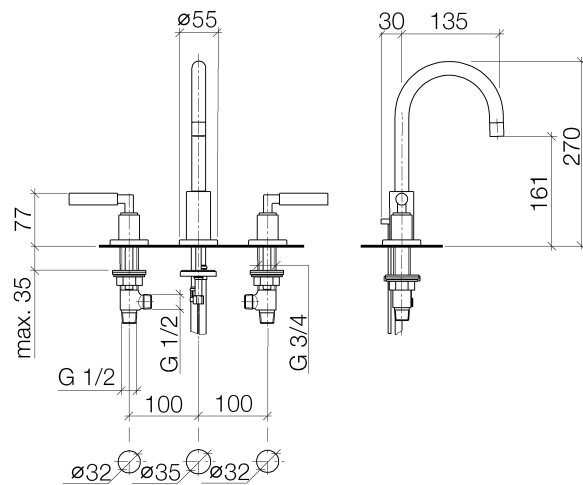

### Product specifications

- **135 mm projection**
- pivotable spout 360°
- circular, air-enriched flow
- height of mixer 270 mm
- height up to aerator 161 mm
- hole diameter valve 32 mm
- hole diameter spout 35 mm
- rosette Ø 55 mm
- 2x screw-in M 10 x 1 pressure hose, leak-tested
- max. flow 7 l/min
- lead-free

### Surfaces

- |                 |             |
|-----------------|-------------|
| • chrome        | 20710882-00 |
| • platinum matt | 20710882-06 |
| • platinum      | 20710882-08 |
| • matt black    | 20710882-33 |

**Exploded assembly drawing**

**Order quantity**

<b>No.</b>	<b>Article number</b>	<b>Name</b>	<b>Installation quantity</b>
1	90282221701ff	spout	1
2	90230102803ff	aerator	1
3	09303005790	screw	1
4	09111008710ff	connection	1
5	04208903080ff	pull-rod	1
6	092810133ff	ring	1
7	9017110405190	side panel	1
8	0430040640090	hose	2
9	09140504790	seal	1
10	0430110380090	fixing set	1
11	09311101190	pin	1
12	04208805200ff	handle	2
13	04182002200ff	angle	2
14	092088052ff	handle	2
15	90121200700ff	base	2
16	09301102990	disc	2
17	09303007590	screw	2
18	092102140ff	sleeve	2
19	092789105ff	rosette	2
20	09141004390	seal	2
21	9017110405090	side panel	1
22	04233004000ff	threaded connector	2
23	04110100100ff	pop-up waste	1

**Flow rate chart**