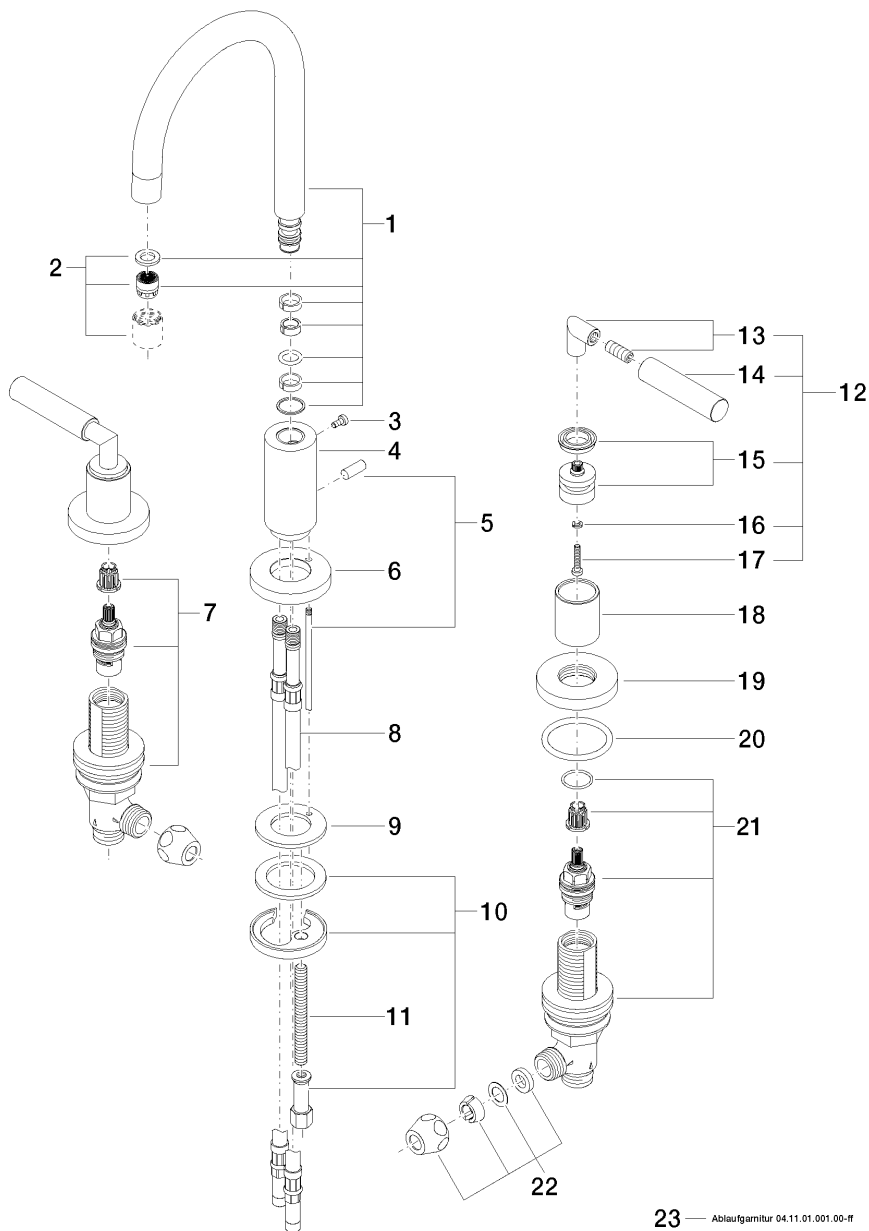

### Product specifications

- **135 mm projection**
- pivotable spout 360°
- circular, air-enriched flow
- height of mixer 270 mm
- height up to aerator 161 mm
- hole diameter valve 32 mm
- hole diameter spout 35 mm
- rosette Ø 55 mm
- 2x screw-in M 10 x 1 pressure hose, leak-tested
- max. flow 7 l/min
- lead-free

### Surfaces

- |                 |             |
|-----------------|-------------|
| • chrome        | 20710882-00 |
| • platinum matt | 20710882-06 |
| • platinum      | 20710882-08 |
| • matt black    | 20710882-33 |

**Exploded assembly drawing**

**Order quantity**

<b>No.</b>	<b>Article number</b>	<b>Name</b>	<b>Installation quantity</b>
1	90282221701ff	spout	1
2	90230102803ff	aerator	1
3	09303005790	screw	1
4	09111008710ff	connection	1
5	04208903080ff	pull-rod	1
6	092810133ff	ring	1
7	9017110405190	side panel	1
8	0430040640090	hose	2
9	09140504790	seal	1
10	0430110380090	fixing set	1
11	09311101190	pin	1
12	04208805200ff	handle	2
13	04182002200ff	angle	2
14	092088052ff	handle	2
15	90121200700ff	base	2
16	09301102990	disc	2
17	09303007590	screw	2
18	092102140ff	sleeve	2
19	092789105ff	rosette	2
20	09141004390	seal	2
21	9017110405090	side panel	1
22	04233004000ff	threaded connector	2
23	04110100100ff	pop-up waste	1

**Flow rate chart**