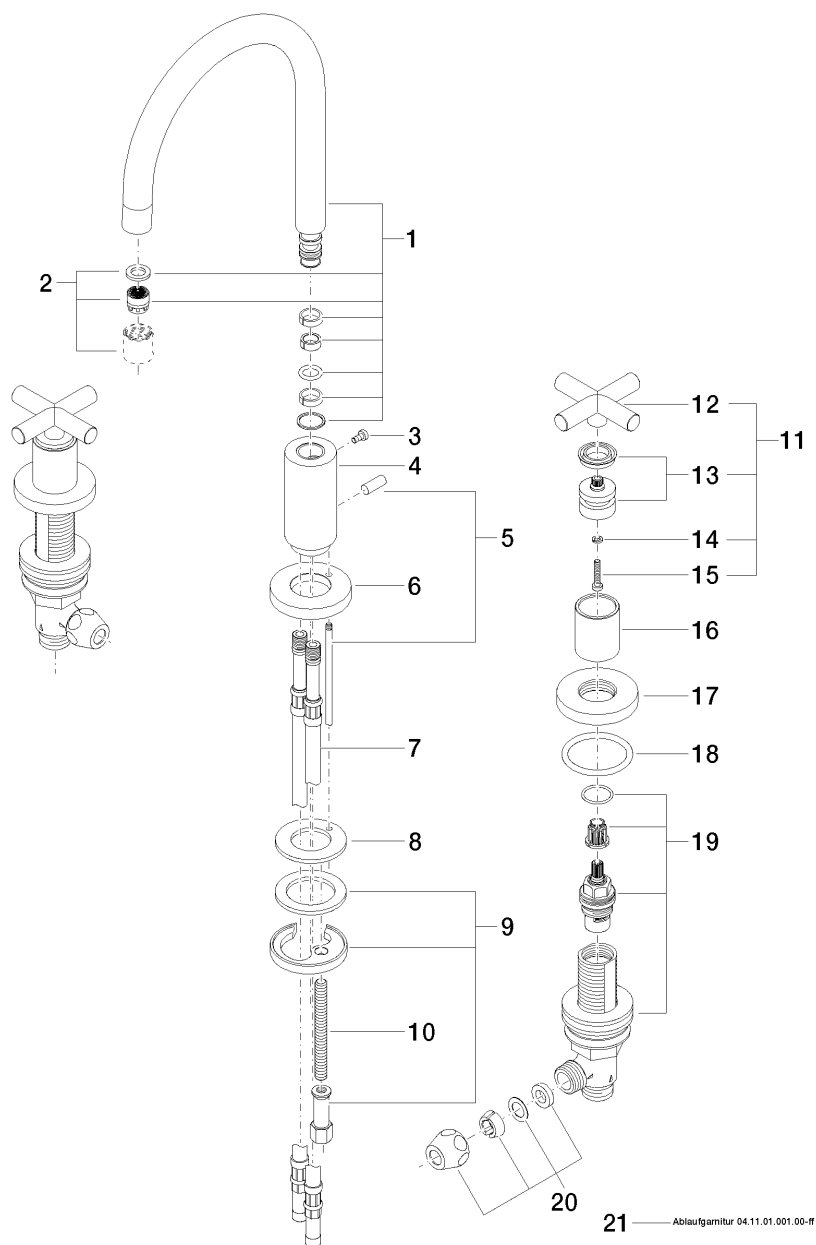

Tara. (Tara Refinement) Three-hole lavatory mixer 165mm

Article number: 20713892

Exploded assembly drawing

Tara. (Tara Refinement) Three-hole lavatory mixer 165mm

Article number: 20713892

**Order quantity**

| No. | Article number | Name | Installation quantity |
|------------|-----------------------|--------------------|------------------------------|
| 1 | 90282221301ff | spout | 1 |
| 2 | 90230102803ff | aerator | 1 |
| 3 | 09303005790 | screw | 1 |
| 4 | 09111008710ff | connection | 1 |
| 5 | 04208903080ff | pull-rod | 1 |
| 6 | 092810133ff | ring | 1 |
| 7 | 0430040640090 | hose | 2 |
| 8 | 09140504790 | seal | 1 |
| 9 | 0430110380090 | fixing set | 1 |
| 10 | 09311101190 | pin | 1 |
| 11 | 04208901000ff | handle | 2 |
| 12 | 092089010ff | handle | 2 |
| 13 | 90121200700ff | base | 2 |
| 14 | 09301102990 | disc | 2 |
| 15 | 09303007590 | screw | 2 |
| 16 | 092102140ff | sleeve | 2 |
| 17 | 092789105ff | rosette | 2 |
| 18 | 09141004390 | seal | 2 |
| 19 | 9017110405190 | side panel | 2 |
| 20 | 04233004000ff | threaded connector | 4 |
| 21 | 04110100100ff | pop-up waste | 1 |

Flow rate chart