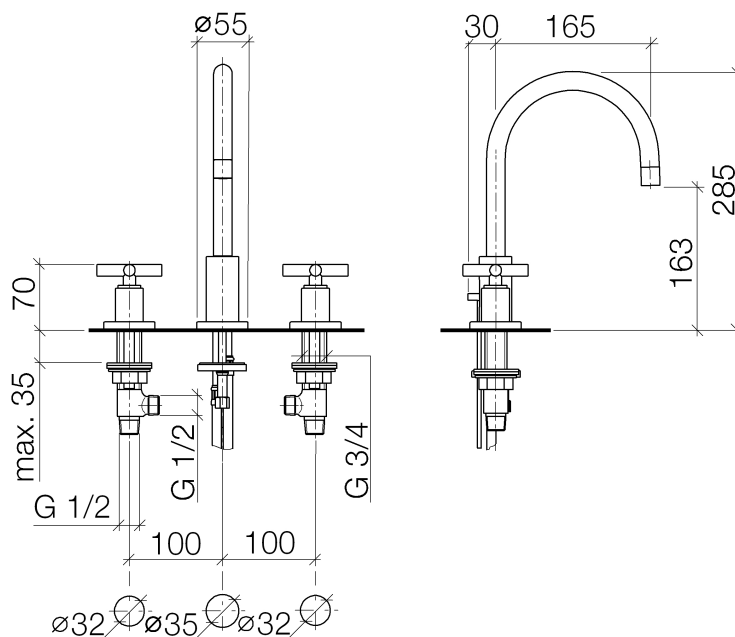

Tara. (Tara Refinement) Three-hole lavatory mixer 165mm

Article number: 20713892

Exploded assembly drawing

Tara. (Tara Refinement) Three-hole lavatory mixer 165mm

Article number: 20713892

**Order quantity**

| No. | Article number | Name | Installation quantity |
|------------|-----------------------|--------------------|------------------------------|
| 1 | 90282221301ff | spout | 1 |
| 2 | 90230102803ff | aerator | 1 |
| 3 | 09303005790 | screw | 1 |
| 4 | 09111008710ff | connection | 1 |
| 5 | 04208903080ff | pull-rod | 1 |
| 6 | 092810133ff | ring | 1 |
| 7 | 0430040640090 | hose | 2 |
| 8 | 09140504790 | seal | 1 |
| 9 | 0430110380090 | fixing set | 1 |
| 10 | 09311101190 | pin | 1 |
| 11 | 04208901000ff | handle | 2 |
| 12 | 092089010ff | handle | 2 |
| 13 | 90121200700ff | base | 2 |
| 14 | 09301102990 | disc | 2 |
| 15 | 09303007590 | screw | 2 |
| 16 | 092102140ff | sleeve | 2 |
| 17 | 092789105ff | rosette | 2 |
| 18 | 09141004390 | seal | 2 |
| 19 | 9017110405190 | side panel | 2 |
| 20 | 04233004000ff | threaded connector | 4 |
| 21 | 04110100100ff | pop-up waste | 1 |

Flow rate chart