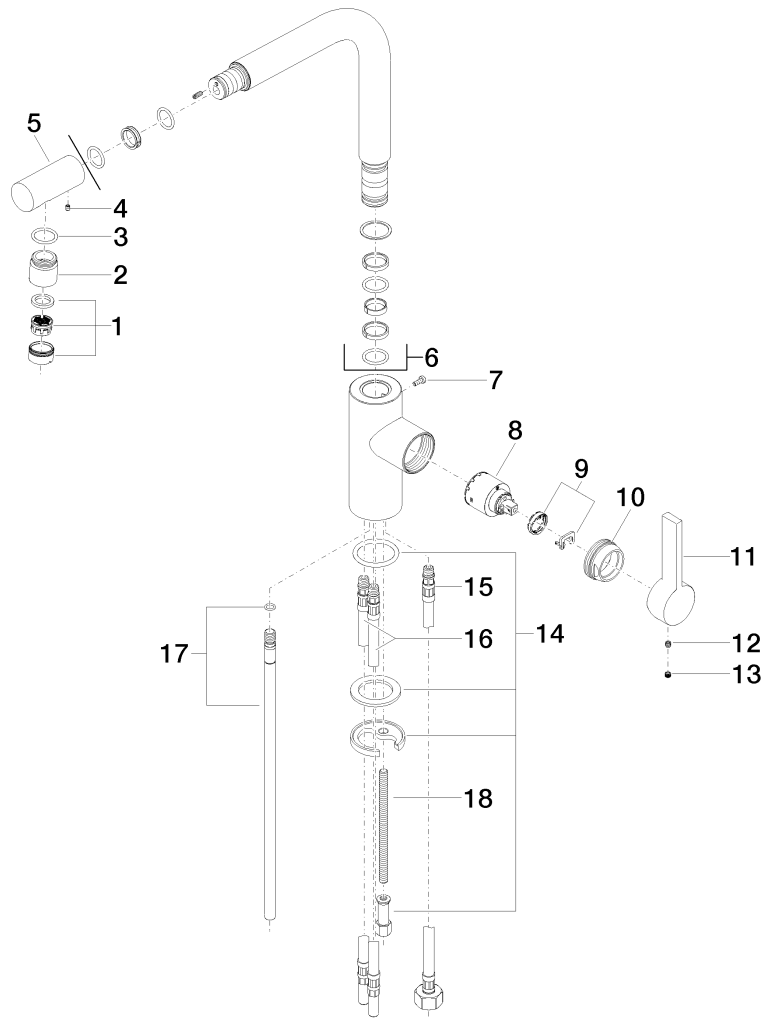

Kitchen

Elio Single-lever mixer

Article number: 33826790ff0010

Product specifications

• 9-1/4" Projection

- Swivel spout 360°
- Spout with 20° pivoting swivel spout
- Areated stream
- Total height 13-1/4"
- Height to aerator/spout outlet 11-3/4"
- Single-lever mixer hole diameter 1-3/8"
- 2x 3/8" US flexible supply lines
- Water flow rate limited to max. 1.5 gpm
- low lead compliant

(ADA)

Surfaces

- chrome 33826790-000010

Exploded assembly drawing

Kitchen

Elio Single-lever mixer

Article number: 33826790ff0010

Order quantity

No.	Article number	Name	Installation quantity
1	90230102608ff	aerator	1
2	09240416410ff	nipple	1
3	09141010090	seal	1
4	09311104490	pin	1
5	09240416310ff	nipple	1
6	90282218500ff	spout	1
7	09303005490	screw	1
8	9015050610090	cartridge	1
9	0428101480090	accessories	1
10	092404141ff	nut	1
11	092079040ff	handle	1
12	09311103090	pin	1
13	09312010990	plug	1
14	0430110387590	fixing set	1
15	0430040190090	hose	1
16	0430040450090	hose	2
17	04240204601-07	pipe	1
18	09311109190	pin	1

Kitchen

Elio Single-lever mixer

Article number: 33826790ff0010