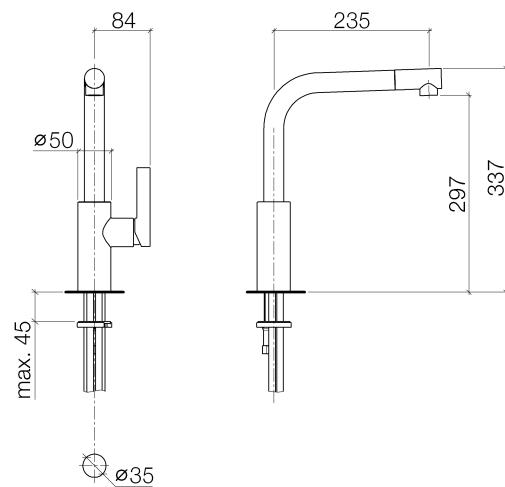

Kitchen

Elio Single-lever mixer

Article number: 33826790ff0010

Product specifications

• 9-1/4" Projection

- Swivel spout 360°
- Spout with 20° pivoting swivel spout
- Areated stream
- Total height 13-1/4"
- Height to aerator/spout outlet 11-3/4"
- Single-lever mixer hole diameter 1-3/8"
- 2x 3/8" US flexible supply lines
- Water flow rate limited to max. 1.5 gpm
- low lead compliant

(ADA)

Surfaces

- chrome 33826790-000010

Exploded assembly drawing

Kitchen

Elio Single-lever mixer

Article number: 33826790ff0010

Order quantity

No.	Article number	Name	Installation quantity
1	90230102608ff	aerator	1
2	09240416410ff	nipple	1
3	09141010090	seal	1
4	09311104490	pin	1
5	09240416310ff	nipple	1
6	90282218500ff	spout	1
7	09303005490	screw	1
8	9015050610090	cartridge	1
9	0428101480090	accessories	1
10	092404141ff	nut	1
11	092079040ff	handle	1
12	09311103090	pin	1
13	09312010990	plug	1
14	0430110387590	fixing set	1
15	0430040190090	hose	1
16	0430040450090	hose	2
17	04240204601-07	pipe	1
18	09311109190	pin	1

Kitchen

Elio Single-lever mixer

Article number: 33826790ff0010