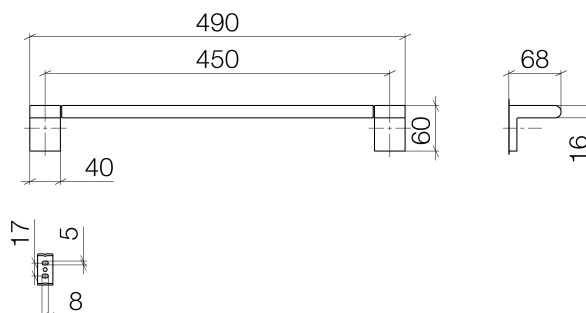

Product specifications

- Center to center 17-3/4"
- Width 19-1/4"
- Height 2-3/8"
- 2-7/8" Projection

Surfaces

- chrome 83045670-00
- matt platinum 83045670-06

Exploded assembly drawing

Order quantity

No.	Article number	Name	Installation quantity
1	0517207360090	fixing set	2
2	09311104990	pin	2
3	081767502ff	holder	1
4	0431111130090	pin	2
5	90282265100ff	holder	1
6	081767503ff	holder	1