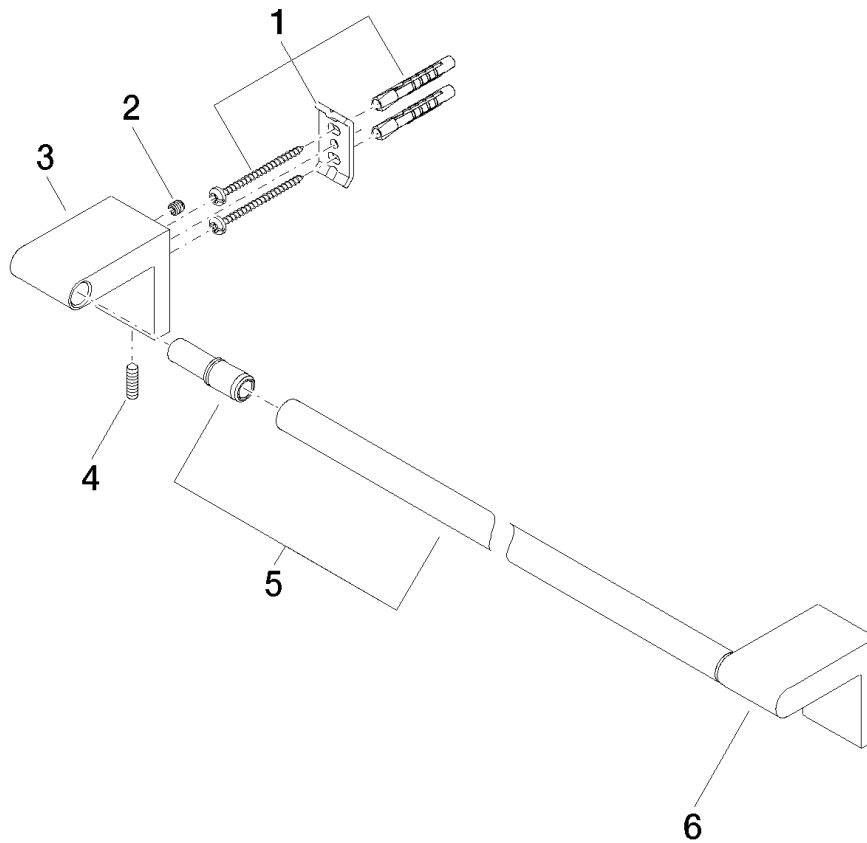

Product specifications

- Center to center 17-3/4"
- Width 19-1/4"
- Height 2-3/8"
- 2-7/8" Projection

Surfaces

- chrome 83045670-00
- matt platinum 83045670-06

Exploded assembly drawing

Order quantity

No.	Article number	Name	Installation quantity
1	0517207360090	fixing set	2
2	09311104990	pin	2
3	081767502ff	holder	1
4	0431111130090	pin	2
5	90282265100ff	holder	1
6	081767503ff	holder	1