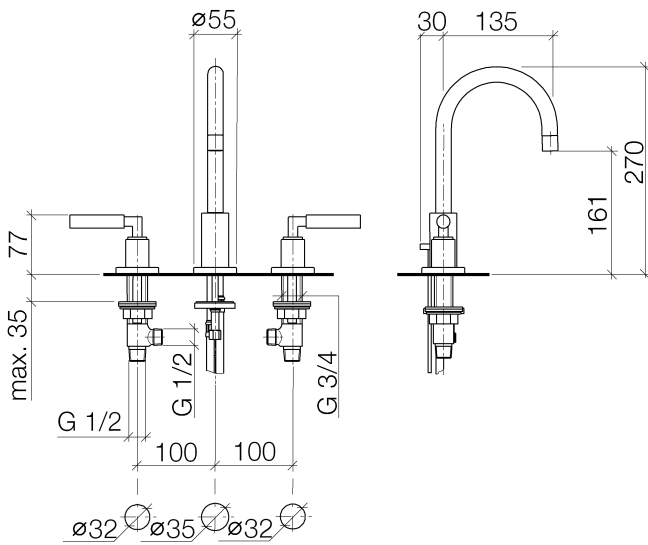

Sink - Tara.

Three-hole lavatory mixer with drain - polished chrome

Article number: 20 710 882-00 0010

- 5-3/8" Projection
- US drain with overflow
- Swiveling spout 360°
- Round aerated stream
- Total height 10-5/8"
- Height to aerator/spout outlet 6-3/8"
- Valve hole diameter 1-1/4"
- Spout hole diameter 1-3/8"
- Flange diameter 2-1/8"
- Water flow rate limited to max. 1.2 gpm
- lead-free
- (ADA)
- Suitable only for basins with overflow.

polished chrome

Sink - Tara.

Three-hole lavatory mixer with drain - polished chrome

Article number: 20 710 882-00 0010

### Dimensional drawing

All dimensions in mm / inch = mm x 0,0394

### Flow rate chart

Sink - Tara.

Three-hole lavatory mixer with drain - polished chrome

Article number: 20 710 882-00 0010