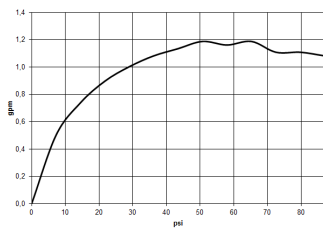

Sink - Tara.

Three-hole lavatory mixer with drain - polished chrome

Article number: 20 710 882-00 0010

Dimensional drawing

All dimensions in mm / inch = mm x 0,0394

Flow rate chart