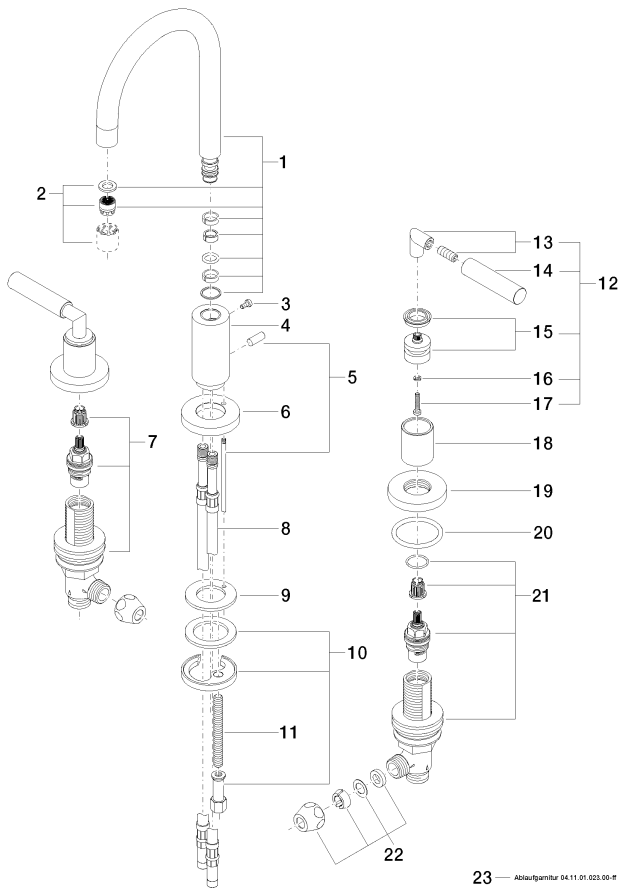

### Dimensional drawing

All dimensions in mm / inch = mm x 0,0394

### Flow rate chart

Sink - Tara.

Three-hole lavatory mixer with drain - polished chrome

Article number: 20 710 882-00 0010

Sink - Tara.

Three-hole lavatory mixer with drain - polished chrome

Article number: 20 710 882-00 0010

### Spare parts list

Number	Item Number	Designation	Number of units
1	90 28 22 217 02-00	spout	1
2	90 23 01 028 04-00	aerator	1
3	09 30 30 057 90	screw	1
4	09 11 10 087 10-00	connection	1
5	04 20 89 030 80-00	pull-rod	1
6	09 28 10 133-00	ring	1
7	90 17 11 040 51 90	side panel	1
8	04 30 04 064 00 90	hose	2
9	09 14 05 047 90	seal	1
10	04 30 11 038 00 90	fixing set	1
11	09 31 11 011 90	pin	1
12	04 20 88 052 00-00	handle	2
13	04 18 20 022 00-00	angle	2
14	09 20 88 052-00	handle	2
15	90 12 12 007 00-00	base	2
16	09 30 11 029 90	disc	2
17	09 30 30 075 90	screw	2
18	09 21 02 140-00	sleeve	2
19	09 27 89 105-00	rosette	2
20	09 14 10 043 90	seal	2
21	90 17 11 040 50 90	side panel	1
22	04 23 30 040 00-00	threaded connector	2
23	04 11 01 023 00-00	Drain - polished chrome	1