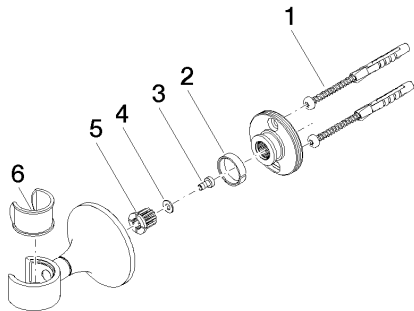

Bathtub - Series-various
Wall bracket - polished chrome
Article number: 28 050 809-00

- Flange diameter 2-3/8"

polished chrome

Dimensional drawing

All dimensions in mm / inch = mm x 0,0394

Bathtub - Series–various
Wall bracket - polished chrome
Article number: 28 050 809-00

Bathtub - Series-various
Wall bracket - polished chrome
Article number: 28 050 809-00

Other surface finishes

platinum matte
28 050 809-06

platinum
28 050 809-08

Brushed Durabronz
28 050 809-28

Dark Platinum matte
28 050 809-99

More custom finish options are available via special production (xTra Service). Please see our finish matrix for availability and pricing or contact a Dornbracht representative.

Spare parts list

Number	Item Number	Designation	Number of units
1	05 30 31 025 00 90	fixing set	2
2	09 14 15 022 90	ring	1
3	09 30 30 057 90	screw	1
4	09 30 11 024 90	disc	1
5	09 12 12 213 90	fixing cap	1
6	09 18 40 035 90	sleeve	1