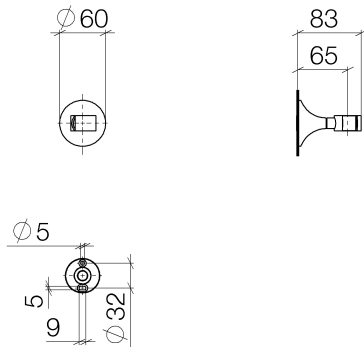

Bathtub - Series-various
Wall bracket - polished chrome
Article number: 28 050 809-00

- Flange diameter 2-3/8"

polished chrome

Dimensional drawing

All dimensions in mm / inch = mm x 0,0394

Bathtub - Series–various
Wall bracket - polished chrome
Article number: 28 050 809-00

Bathtub - Series-various
Wall bracket - polished chrome
Article number: 28 050 809-00

Other surface finishes

platinum matte
28 050 809-06

platinum
28 050 809-08

Brushed Durabronz
28 050 809-28

Dark Platinum matte
28 050 809-99

More custom finish options are available via special production (xTra Service). Please see our finish matrix for availability and pricing or contact a Dornbracht representative.

Spare parts list

Number	Item Number	Designation	Number of units
1	05 30 31 025 00 90	fixing set	2
2	09 14 15 022 90	ring	1
3	09 30 30 057 90	screw	1
4	09 30 11 024 90	disc	1
5	09 12 12 213 90	fixing cap	1
6	09 18 40 035 90	sleeve	1