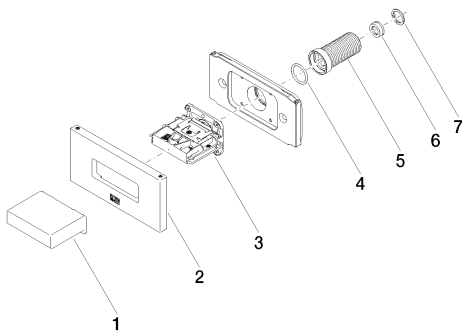

## Dimensional drawing

All dimensions in mm / inch = mm x 0,0394

Shower - CL.1  
WATER CURVE Body spray - polished chrome  
Article number: 36 514 979-00 0010

## Required article

35 080 970-90 0010  
Rough-in adapter -

Shower - CL.1  
WATER CURVE Body spray - polished chrome  
Article number: 36 514 979-00 0010

### Spare parts list

Number	Item Number	Designation	Number of units
1	09 17 01 230-00	casing	1
2	90 27 97 041 00-00	rosette	1
3	90 29 03 088 00 90	insert	1
4	09 14 10 010 90	seal	1
5	09 24 04 336 90	nipple	1
6	09 23 01 165 90	flow reducer	1
7	09 16 01 014 90	ring	1