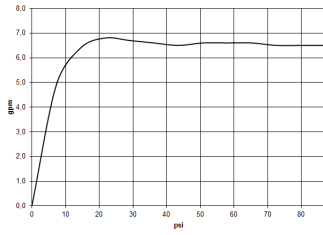

Shower - CL.1

WATER CURVE Body spray - polished chrome

Article number: 36 514 979-00 0010

- Pressurized cascade stream
- Horizontal jet
- Adjustable jet
- Cover plate 4-3/4" x 2-3/8"
- 1/2" connection
- Water flow rate limited to max. 1.8 gpm

## Dimensional drawing

All dimensions in mm / inch = mm x 0,0394

Shower - CL.1  
WATER CURVE Body spray - polished chrome  
Article number: 36 514 979-00 0010

### Flow rate chart

Shower - CL.1  
WATER CURVE Body spray - polished chrome  
Article number: 36 514 979-00 0010