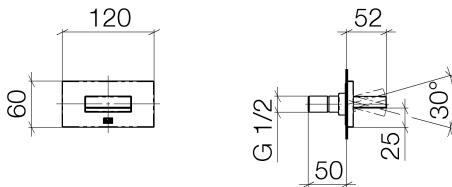

Shower - CL.1

WATER CURVE Body spray - polished chrome

Article number: 36 514 979-00 0010

- Pressurized cascade stream
- Horizontal jet
- Adjustable jet
- Cover plate 4-3/4" x 2-3/8"
- 1/2" connection
- Water flow rate limited to max. 1.8 gpm

## Dimensional drawing

All dimensions in mm / inch = mm x 0,0394

Shower - CL.1  
WATER CURVE Body spray - polished chrome  
Article number: 36 514 979-00 0010

### Flow rate chart

Shower - CL.1  
WATER CURVE Body spray - polished chrome  
Article number: 36 514 979-00 0010

## Required article

35 080 970-90 0010  
Rough-in adapter -

Shower - CL.1  
WATER CURVE Body spray - polished chrome  
Article number: 36 514 979-00 0010