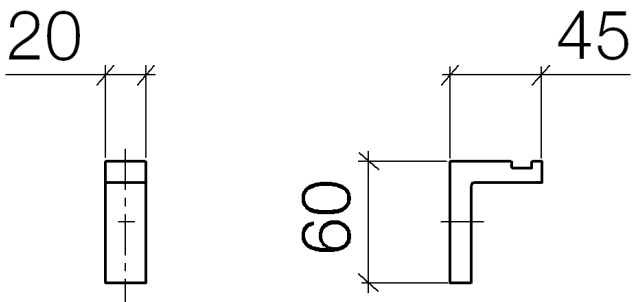

Bathtub - CL.1

Hook - polished chrome

Article number: 83 251 980-00

- Width 3/4"
- Height 2-3/8"
- 1-3/4" Projection

polished chrome

Dimensional drawing

All dimensions in mm / inch = mm x 0,0394

Bathtub - CL.1

Hook - polished chrome

Article number: 83 251 980-00

Bathtub - CL.1

Hook - polished chrome

Article number: 83 251 980-00

Other surface finishes

platinum matte
83 251 980-06

platinum
83 251 980-08

Spare parts list

Number	Item Number	Designation	Number of units
1	05 17 20 716 00 90	fixing set	1
2	04 31 11 114 00 90	pin	1
3	08 18 60 526-00	hook	1