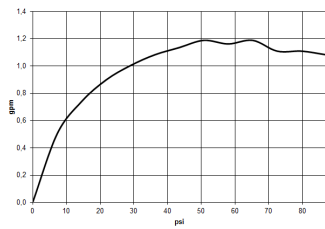

Sink - Meta

META PURE Single-lever lavatory mixer with drain - polished chrome

Article number: 33 500 665-00 0010

- 6-5/8" Projection
- Progressive temperature cartridge
- US drain with overflow
- Swiveling spout 360°
- Round aerated stream
- Total height 12-1/4"
- Height to aerator/spout outlet 8-7/8"
- 1-3/8" hole diameter
- 2 x pressure hose with 3/8" compression fitting
- Water flow rate limited to max. 1.2 gpm
- lead-free
- Suitable only for basins with overflow.

polished chrome

Dimensional drawing

All dimensions in mm / inch = mm x 0,0394

Sink - Meta

META PURE Single-lever lavatory mixer with drain - polished chrome

Article number: 33 500 665-00 0010

Flow rate chart