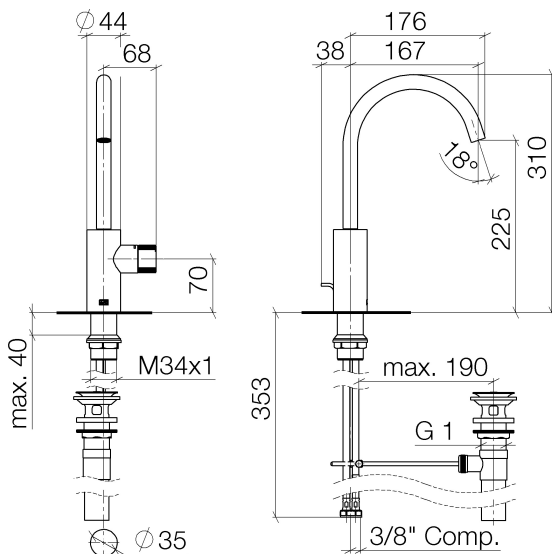

Sink - Meta

META PURE Single-lever lavatory mixer with drain - polished chrome

Article number: 33 500 665-00 0010

- 6-5/8" Projection
- Progressive temperature cartridge
- US drain with overflow
- Swiveling spout 360°
- Round aerated stream
- Total height 12-1/4"
- Height to aerator/spout outlet 8-7/8"
- 1-3/8" hole diameter
- 2 x pressure hose with 3/8" compression fitting
- Water flow rate limited to max. 1.2 gpm
- lead-free
- Suitable only for basins with overflow.

polished chrome

Dimensional drawing

All dimensions in mm / inch = mm x 0,0394

Sink - Meta

META PURE Single-lever lavatory mixer with drain - polished chrome

Article number: 33 500 665-00 0010

Flow rate chart

Sink - Meta

META PURE Single-lever lavatory mixer with drain - polished chrome

Article number: 33 500 665-00 0010

Other surface finishes

platinum matte

33 500 665-06 0010

black matte

33 500 665-33 0010