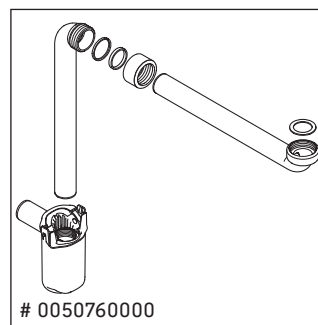

Ketho

KT 6664

Mounting instructions

Instructions for use

The bathroom furniture range complies with the standards and guidelines applicable at the time of delivery and is designed for use in bathrooms. Direct contact with water should be avoided, for example, when showering.