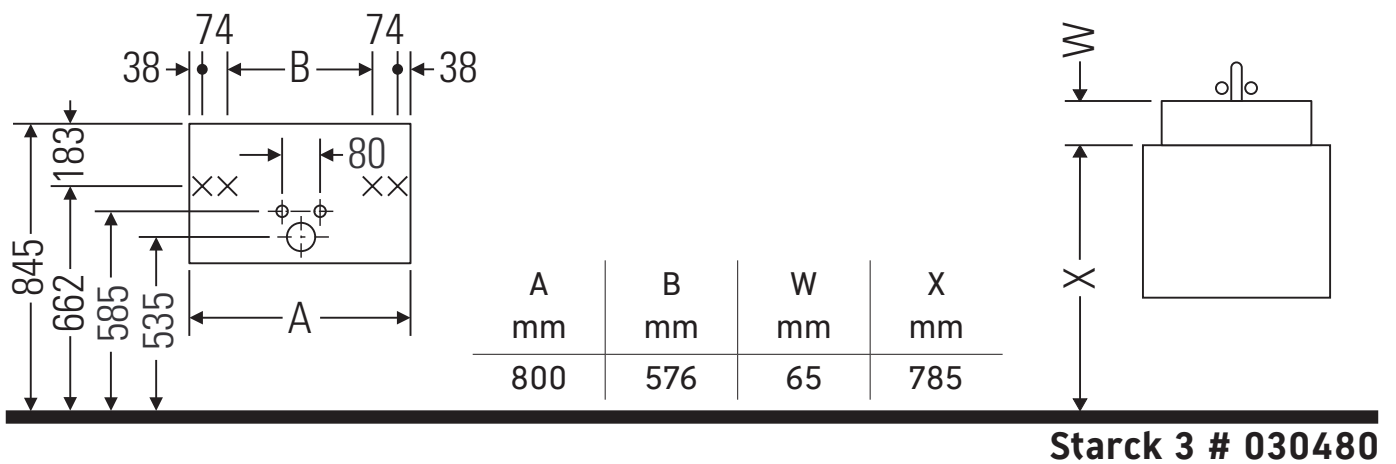

Ketho

KT 6664

Mounting instructions

Instructions for use

The bathroom furniture range complies with the standards and guidelines applicable at the time of delivery and is designed for use in bathrooms. Direct contact with water should be avoided, for example, when showering.