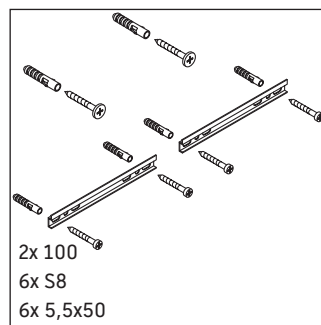

Ketho

KT 6664

Mounting instructions

Instructions for use

The bathroom furniture range complies with the standards and guidelines applicable at the time of delivery and is designed for use in bathrooms. Direct contact with water should be avoided, for example, when showering.