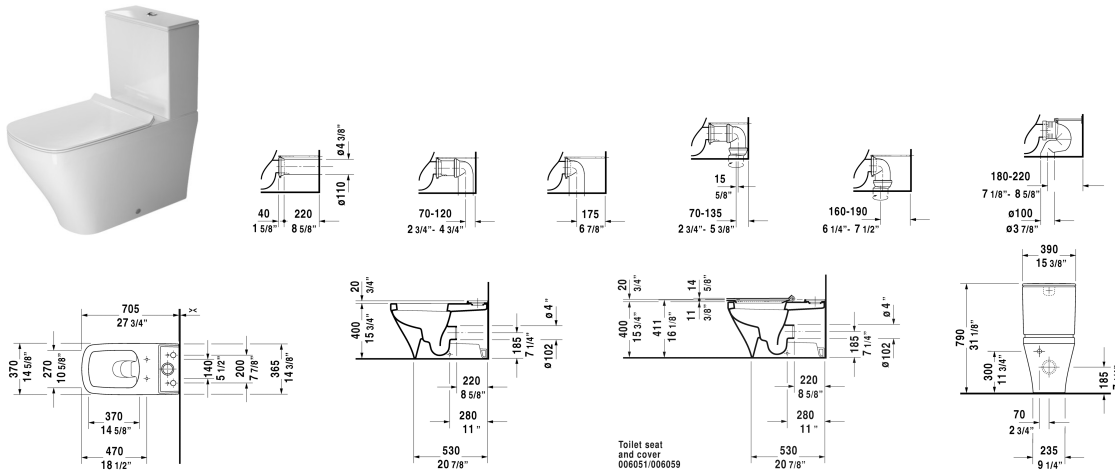

DuraStyle Toilet close-coupled # 215609..92 / 215609..921

< 14 5/8" Inch >

Toilet close-coupled	Dimension	Weight	Order number
(without tank), washdown model, outlet for vario connector set, for horizontal and vertical outlet, length adjustable from 2 3/4" - 7 1/2", and vario connecting bend, vertical outlet from 7 1/8" - 8 5/8", hardware included, cUPC listed			
Colors			
00 White 20 HygieneGlaze (an antibacterial ceramic glaze that provides almost indefinite effectiveness)			
Variant			
♣ 1.6/0.8 gpf	14 5/8" x 27 1/2" Inch	91 lb	215609..92
♣ 1.6/0.8 gpf	14 5/8" x 27 1/2" Inch	91 lb	215609..921
Vario connector set incl. excenter		3.3 lb	001422
Vario connecting bend for vertical outlet		1.5 lb	899025
Suitable products			
Toilet seat and cover removable, elongated, hinges stainless steel, without slow close,			006051
Toilet seat and cover removable, elongated, hinges stainless steel, with slow close,			006059
Tank with Dual Flush mechanism, Chrome, for bottom left supply, cUPC listed, 15 3/8" x 6 3/4" Inch	15 3/8" x 6 3/4" Inch		093510

All drawings contain the necessary measurements which are subject to standard tolerances. They are stated in inch & mm and are non-binding. Exact measurements, in particular for customized installation scenarios, can only be taken from the finished ceramic piece.