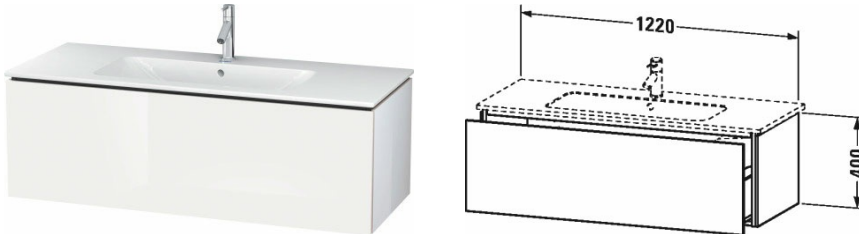

L-Cube Vanity unit wall-mounted # LC6143

|< 48" Inch >|

Vanity unit wall-mounted	Dimension	Weight	Order number
1 pull-out compartment, for ME by Starck # 233612			
Colors			
M03 Jade High Gloss Lacquer M07 Concrete Gray Matt Decor M09 Light Blue Matt Decor M10 Apricot Pearl High Gloss Lacquer M11 Cashmere Oak M12 Brushed Oak (Real wood veneer) M13 American Walnut (Real wood veneer) M18 White Matt M20 Apricot Pearl Satin Matt Lacquer M21 Walnut Dark Decor M22 White High Gloss (Decor) M27 White Lilac High Gloss Lacquer M31 Pine Silver (Decor) M38 Dolomiti Gray High Gloss Lacquer M40 Black High Gloss Lacquer M43 Basalt Matt (Decor) M47 Stone Blue High Gloss Lacquer M49 Graphite Matt (Decor) M51 Pine Terra (Decor) M52 European Oak (Decor) M53 Chestnut Dark (Decor) M61 Olive Brown High Gloss Lacquer M69 Brushed Walnut (Real wood veneer) M71 Mediterranean Oak (Real wood veneer) M72 Brushed Dark Oak (Real wood veneer) M73 Ticino Cherry Tree (Decor) M75 Linen (Decor) M79 Natural Walnut (Decor) M85 White High Gloss Lacquer M86 Cappuccino High Gloss Lacquer M87 White Lilac Satin Matt Lacquer M89 Flannel Gray High Gloss Lacquer M90 Flannel Grey Satin Matt Lacquer M91 Taupe Matt (Decor)			
Variant			
	48" x 19" Inch		LC6143
Infobox			
Space-saving siphon # 005076 is mandatory for installation			
Interior modules narrow grooved storage, reduced depth	4 1/4" x 12 5/8" Inch		UV9939
Interior modules box with lid, reduced depth	3 7/8" x 6 1/4" Inch		UV9948
Interior modules box, reduced depth	3 7/8" x 6 1/4" Inch		UV9946
Interior modules wide grooved storage, reduced depth	10" x 12 5/8" Inch		UV9942
Interior modules interior module component, reduced depth	4 5/8" x 12 5/8" Inch		UV9944
Suitable products