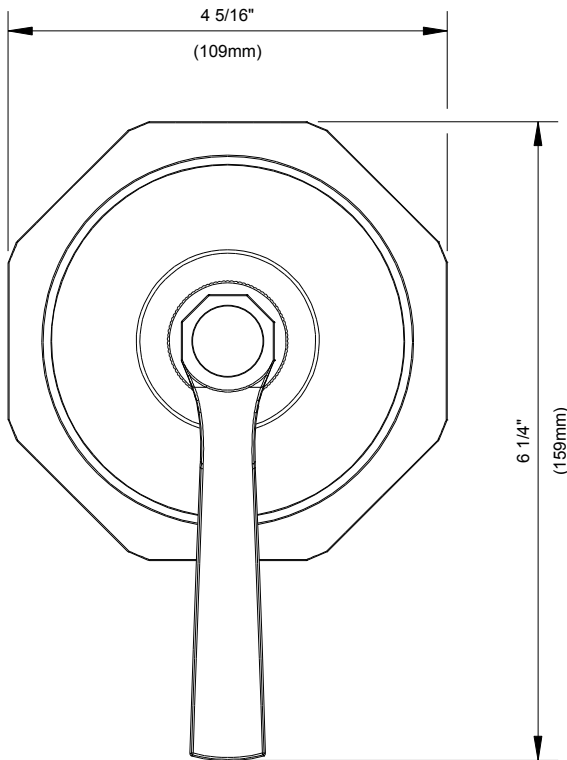

Standards & Certifications

Submittal Information:

Name: _____
Location: _____

Contractor: _____
Contact #: _____