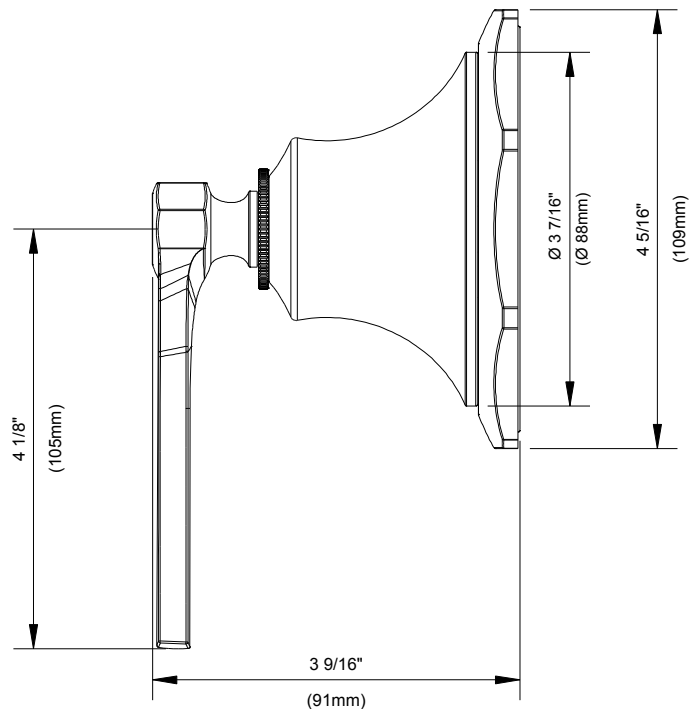

Standards & Certifications

Submittal Information:

Name: _____
Location: _____

Contractor: _____
Contact #: _____