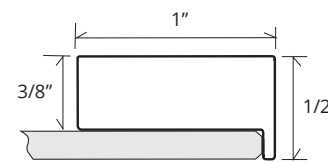

Section view - LEXINGTON FRAME