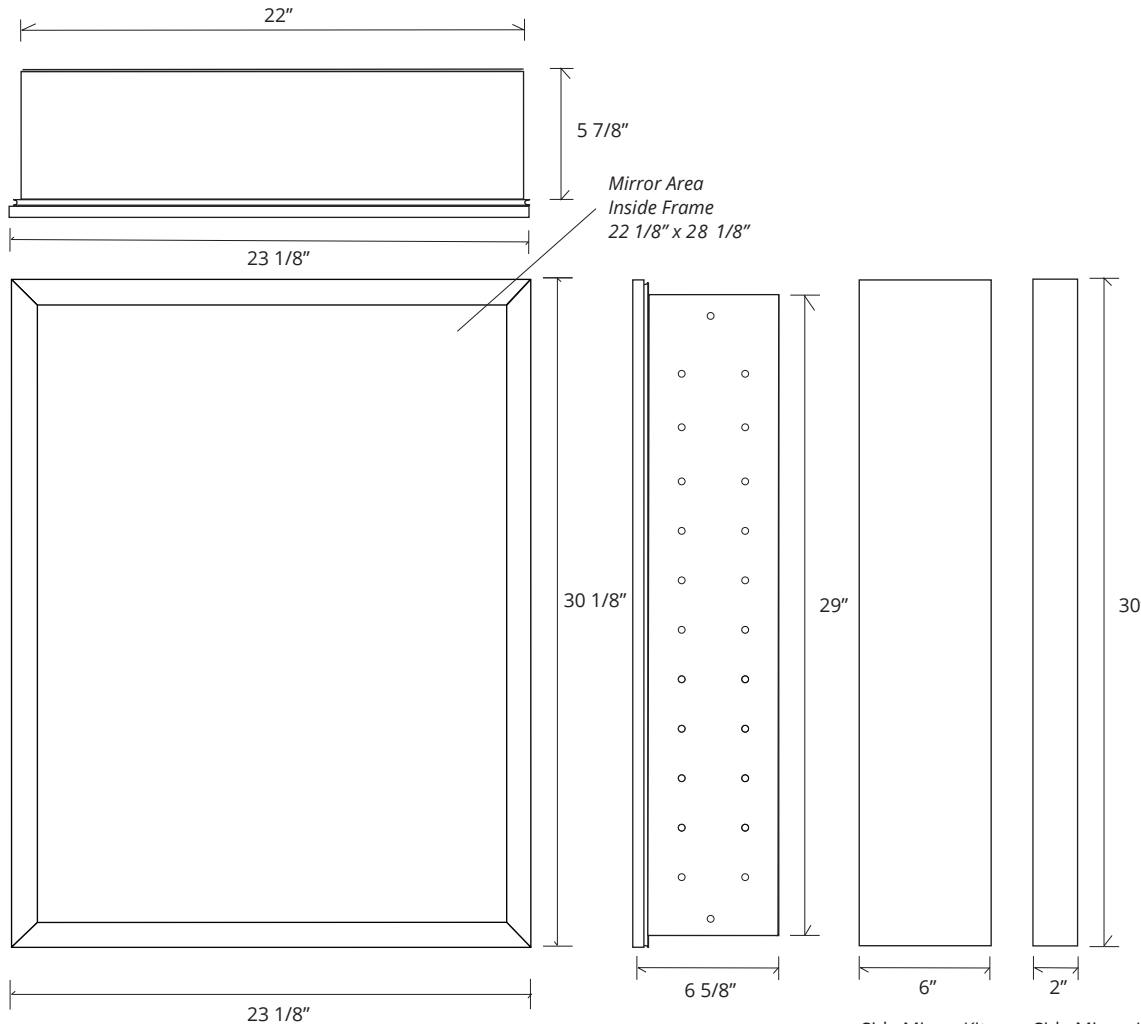

LEXINGTON FRAMED MIRROR CABINET

GC2430-6 SC-LE

Side Mirror Kit - Order for Surface Mount, #SMK6-30; or Semi Recessed #SRMK2-30

Beveled Mirror also available (add "BM" to model code) Finishes: Polished Chrome, Polished Nickel, Brushed Nickel, Brushed Bronze, Oil Rubbed Bronze, Satin Brass, Iron-Black

SPECIFICATIONS

Roughing-in Opening	22 3/8" x 29 3/8"
Overall Dimensions	23 1/8" x 30 1/8"

GLASSCRAFTERS INC.

Side Mirror Kit
SMK6-30
Order for
Surface Mount

Side Mirror Kit
SRMK2-30
Order for
Semi-Recessed
Mount