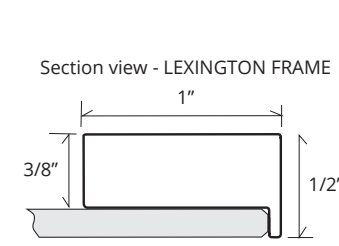

LEXINGTON FRAMED MIRROR CABINET

GC2436-6-SC-LE

Side Mirror Kit - Order for Surface Mount, #SMK6-36; or Semi Recessed #SRMK2-36

Beveled Mirror also available (add "BM" to model code) Finishes: Polished Chrome, Polished Nickel, Brushed Nickel, Brushed Bronze, Oil Rubbed Bronze, Satin Brass, Iron-Black

GLASSCRAFTERS INC.

SPECIFICATIONS

Roughing-in Opening	22 3/8" x 35 3/8"
Overall Dimensions	23 1/8" x 36 1/8"

Side Mirror Kit
SMK6-36
Order for
Surface Mount

Side Mirror Kit
SRMK2-36
Order for
Semi-Recessed
Mount