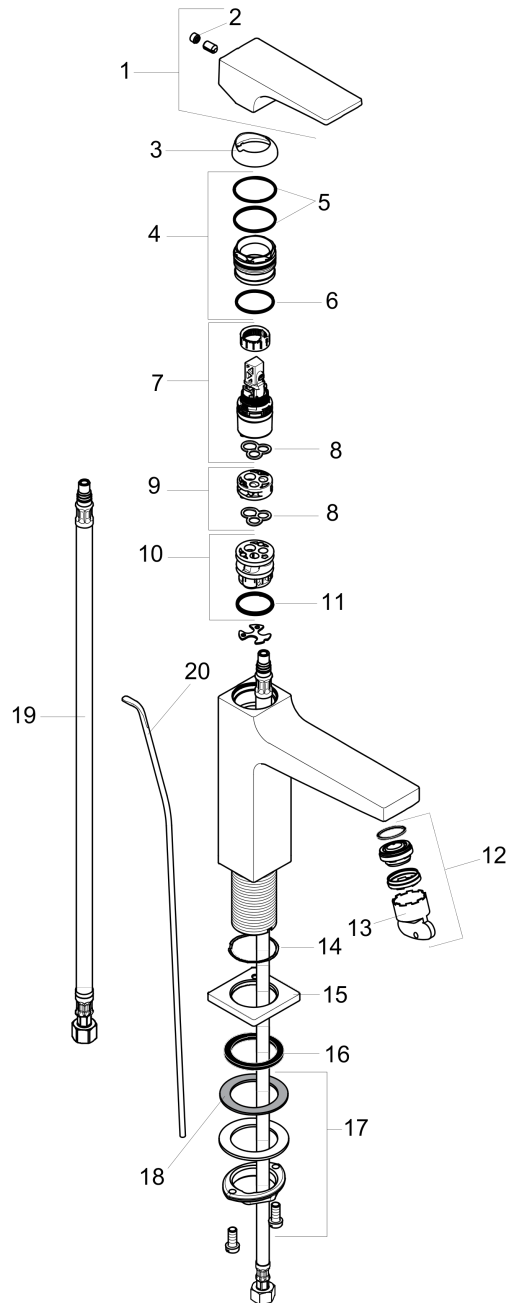

Metropol
Single-Hole Faucet 110 with Lever Handle and Pop-Up Drain, 1.2 GPM
 Finishes : **chrome** Part no. : **32506001**

Description

Features

- Aerated spray
- Flow: 1.2 GPM (4.5 L/Min)
- Ceramic cartridge
- Includes pop-up drain

Item details

List Price \$ 397.00

Technology

Compliance

Product image

Scale drawing

Metropol
Single-Hole Faucet 110 with Lever Handle and Pop-Up Drain, 1.2 GPM
 Finishes : **chrome** Part no. : **32506001**

Exploded drawing

Year of production: >01/18

Metropol**Single-Hole Faucet 110 with Lever Handle and Pop-Up Drain, 1.2 GPM**Finishes : **chrome** Part no. : **32506001****Spare parts list**

Year of production: >01/18

Pos.	Description	Part no.	Price	PU
1	handle	92995000	-	1
2	screw cover	95704000	-	1
3	flange	92625000	-	1
4	nut	92689000	-	1
5	O-ring 27x1,5	92527000	-	1
6	O-ring 25x1,5	98146000	-	1
7	cartridge, assy	95973001	-	1
8	seal	98865000	-	1
9	adapter for cartridge	92628000	-	1
10	adapter for cartridge	98866000	-	1
11	O-ring 23x2	98398000	-	1
12	aerator M22x1	93098000	-	1
13	service tool	95661000	-	1
14	O-ring 32x1,5	92936000	-	1
15	escutcheon	93048000	-	1
16	flat seal	98749000	-	1
17	fixing set (Ø 32)	13961000	-	1
18	lever collar	97548000	-	1
19	connection hose 23½" M8x0,75 3/8"	98600001	-	1
20	pull rod	96657000	-	1
a	pop up waste	88509000	-	1