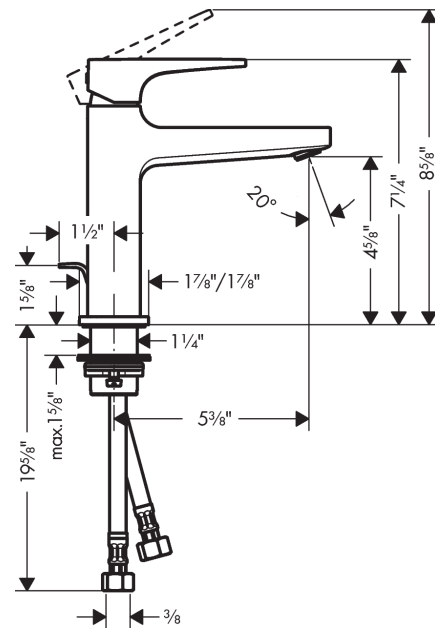

Metropol
Single-Hole Faucet 110 with Lever Handle and Pop-Up Drain, 1.2 GPM
 Finishes : **chrome** Part no. : **32506001**

Description

Features

- Aerated spray
- Flow: 1.2 GPM (4.5 L/Min)
- Ceramic cartridge
- Includes pop-up drain

Item details

List Price \$ 397.00

Technology

Compliance

Product image

Scale drawing

Metropol
Single-Hole Faucet 110 with Lever Handle and Pop-Up Drain, 1.2 GPM
 Finishes : **chrome** Part no. : **32506001**

Exploded drawing

Year of production: >01/18

Metropol**Single-Hole Faucet 110 with Lever Handle and Pop-Up Drain, 1.2 GPM**Finishes : **chrome** Part no. : **32506001****Spare parts list**

Year of production: >01/18

Pos.	Description	Part no.	Price	PU
1	handle	92995000	-	1
2	screw cover	95704000	-	1
3	flange	92625000	-	1
4	nut	92689000	-	1
5	O-ring 27x1,5	92527000	-	1
6	O-ring 25x1,5	98146000	-	1
7	cartridge, assy	95973001	-	1
8	seal	98865000	-	1
9	adapter for cartridge	92628000	-	1
10	adapter for cartridge	98866000	-	1
11	O-ring 23x2	98398000	-	1
12	aerator M22x1	93098000	-	1
13	service tool	95661000	-	1
14	O-ring 32x1,5	92936000	-	1
15	escutcheon	93048000	-	1
16	flat seal	98749000	-	1
17	fixing set (Ø 32)	13961000	-	1
18	lever collar	97548000	-	1
19	connection hose 23½" M8x0,75 3/8"	98600001	-	1
20	pull rod	96657000	-	1
a	pop up waste	88509000	-	1