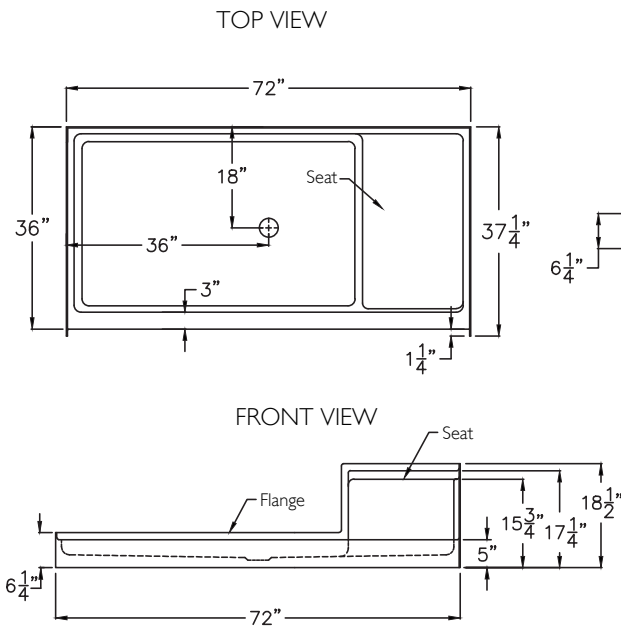

AcrylX™ APPLIED ACRYLIC shower bases

G 7236 SH IS PAN 72" x 36" x 19"

AcrylX™ shower base with one seat and 5" EasyStep™ threshold.

HANDED left or right seat

WEIGHT 96

CODES IPC, UPC, ANSI Z 124.2

CENTER DRAIN	A	B	C	D
G 7236 SH IS PAN	72 1/4"	36 1/8"	37 1/4"	18"