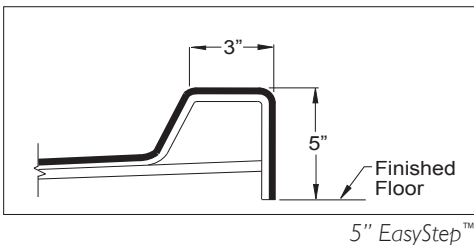

AcrylX™ APPLIED ACRYLIC shower bases

G 7236 SH IS PAN 72" x 36" x 19"

AcrylX™ shower base with one seat and 5" EasyStep™ threshold.

HANDED left or right seat

WEIGHT 96

CODES IPC, UPC, ANSI Z 124.2

CENTER DRAIN	A	B	C	D
G 7236 SH IS PAN	72 1/4"	36 1/8"	37 1/4"	18"