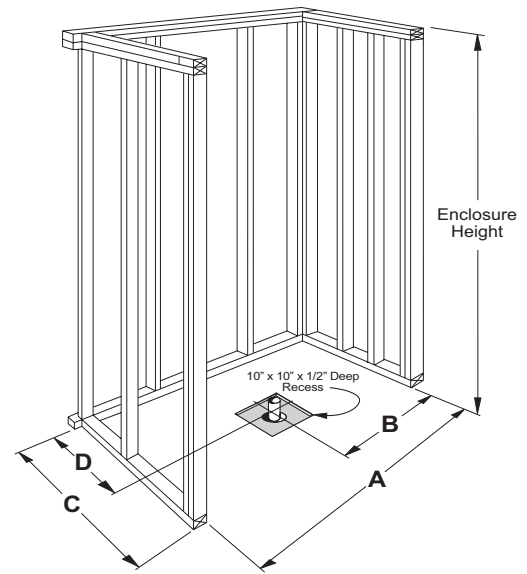

AcrylX™ APPLIED ACRYLIC shower bases

G 7236 SH IS PAN 72" x 36" x 19"

AcrylX™ shower base with one seat and 5" EasyStep™ threshold.

HANDED left or right seat

WEIGHT 96

CODES IPC, UPC, ANSI Z 124.2

CENTER DRAIN	A	B	C	D
G 7236 SH IS PAN	72 1/4"	36 1/8"	37 1/4"	18"