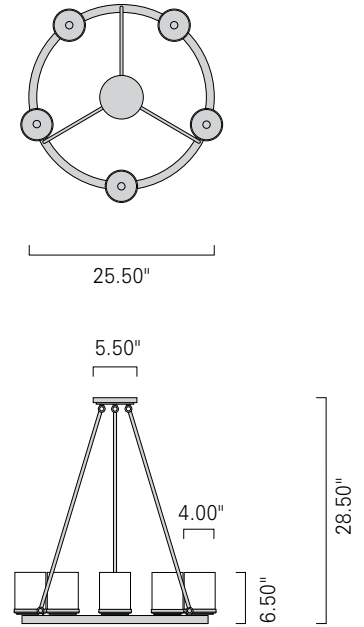

Product Name **Drake Pendant**

Model Number **DRA**

Drake Pendant DRA
Frosted / FR
Satin Brass / SB

| Product Name / Model / Dimensions | | | Mounting Options | Diffuser Options | Finish Options | Lamping Options |
|-----------------------------------|-------------|-----------|--------------------------------|---------------------------------------|--|---|
| Drake Pendant / DRA | | | Standard Tubing / TU | Standard Frosted Glass / FR | Standard Architectural Bronze Powder Coat / ABPC Antique Brass / AN Polished Brass / PB Satin Brass / SB Premium Architectural Bronze / AB Brushed Nickel / BN Polished Nickel / PN | Standard Incandescent / IN (5) 60W max candelabra |
| Diameter | Body Height | OA Height | | | | |
| 25.50" | 6.50" | 28.50" | | | | |