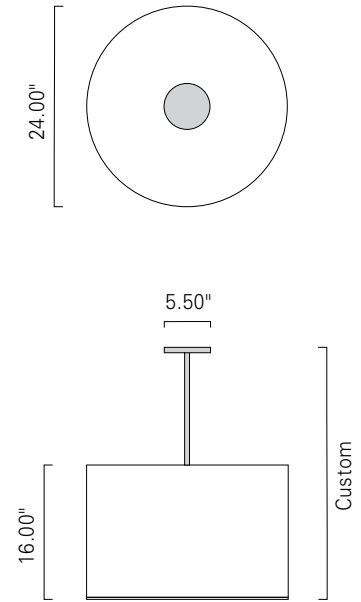

Name **Drum Pendant**
Model **DRM**

Project Name _____
Fixture Type _____ Quantity _____

Custom imprinted shades
Contact ILEX for details

Drum Pendant DRM
White Shade / WS White Cord / WC

Drum Pendant DRM
Navy Blue / NB Tubing / TU
Top left custom imprinted shade

Also available in 30"
and 48" Double Drum

IN CFL LED

Product Name / Model / Dimensions			Mounting Options	Diffuser Options	Finish Options	Lamping Options
Drum Pendant / DRM			Standard* Tubing / TU Optional White Cord / WC Black Cord / BC *NOTE: TU mount only with LED lamping	Standard Cream Shade / CS Optional Burlap White / BW Navy Blue / NB Textured Cream / TC Texture White / TW White Shade/ WS	Standard Architectural Bronze / AB Antique Brass / AN Polished Brass / PB Satin Brass / SB Premium Brushed Nickel / BN Polished Nickel / PN	Standard Incandescent / IN (3) 60W max medium base Edison Optional Fluorescent / FL (2) CFTR 26W GX24q-3 120v LED / LED Contact factory for details
Diameter	Shade Height	OA Height				
24.00"	16.00"	Custom	Custom Shades Contact ILEX for details			