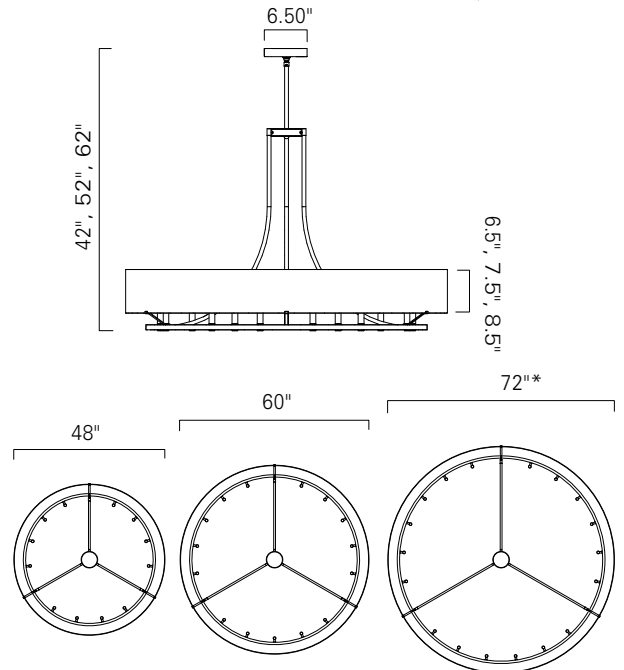

Ghost Chandelier

GH048
GH060
GH072

Project Name _____
 Fixture Type _____
 Quantity _____

Norwell | Lighting

ILEX

Custom Metalcraft

Representation of Ghost Chandelier 48" GH048
 Gold Organza / OZ Satin Brass / SB

Lamping, body height and shade sizes vary with product sizes see ilexlight.com for complete dimensions for each size

Available with glass diffuser:
 Ghost 48", 60", 72" Chandelier
 GHOG48 GHOG60 GHOG72

Ghost 1 Light Sconce
 GH01-WS-SOZ-BN

Ghost 2 Light Sconce
 GH02-WS-OZ-SB

Ghost Petite Chandelier
 GHOP-TU-SOZ-BN

Ghost chandeliers are available in standard sizes 24, 36, 48, 60 and 72 inch diameters with or without glass diffusers.

Product Name / Model / Dimensions					Mounting	Diffuser Options	Finish Options	Lamping Options
Ghost Chandelier 48" - GH048 Ghost Chandelier 60" - GH060 Ghost Chandelier 72" - GH072*					Standard Tube / TU	Standard Black Organza / BOZ Gold Organza / OZ Silver Organza / SOZ 48" Diameter X 6.5" High 60" Diameter X 7.5" High 72" Diameter X 8.5" High	Standard Architectural Bronze Powder Coat / ABPC Antique Brass / AN** Brushed Aluminum / BA Matte Black / MB Matte White / MW Premium Polished Aluminum / PA Satin Brass / SB**	Standard Incandescent / IN GH048 (12) 60 Watt max candelabra GH060 (15) 60 Watt max candelabra GH072 (18) 40 Watt max candelabra
	Diameter	Body Height	Overall Height	Canopy				
GH048	48"	9.5"	42"	6.5"				
GH060	60"	10"	52"	6.5"				
GH072	72"	11"	62"	6.5"				
Custom sizes and custom hanging heights available *GH072 is NOT AVAILABLE in Satin Brass / SB and Antique Brass / AN								