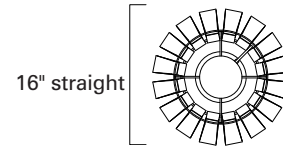

Space Array Small 20" Flared
SPAS-AC-SO-MW

Space Array Small 16"
SPAS-AC-SO-MW

Space Array Large
SPAL-AC-MT-SO

SPAS straight

SPAS flare

LED

Product Name / Model / Dimensions			Mounting Options	Diffuser Options	Finish Options	Lamping Options
Space Array Small / SPAS			Standard Air Craft Cable / AC	Standard Shiny Opal Glass / SO	Standard Matte Black Powder Coat / MB Matte White Powder Coat / MW Matte Teal Powder Coat / MT Shiny Red Powder Coat / SR	Standard Incandescent / IN (1) 60W max medium base Edison Optional LED / LED Consult factory
Height	Width*	OA Height				
10.00"	20.00" flared 16.00" straight	29.00"				