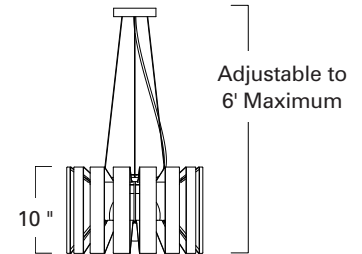

Space Array Small 20" Flared
SPAS-AC-SO-MW

Space Array Small 16"
SPAS-AC-SO-MW

Space Array Large
SPAL-AC-MT-SO

SPAS straight

SPAS flare

LED

Product Name / Model / Dimensions			Mounting Options	Diffuser Options	Finish Options	Lamping Options
Space Array Small / SPAS			Standard Air Craft Cable / AC	Standard Shiny Opal Glass / SO	Standard Matte Black Powder Coat / MB Matte White Powder Coat / MW Matte Teal Powder Coat / MT Shiny Red Powder Coat / SR	Standard Incandescent / IN (1) 60W max medium base Edison Optional LED / LED Consult factory
Height	Width*	OA Height				
10.00"	20.00" flared 16.00" straight	29.00"				