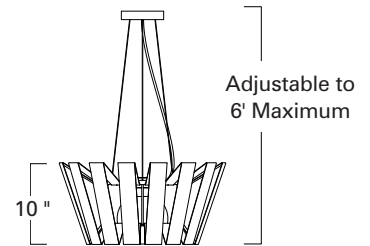

Space Array Small 20" Flared
SPAS-AC-SO-MW

Space Array Small 16"
SPAS-AC-SO-MW

Space Array Large
SPAL-AC-MT-SO

SPAS straight

SPAS flare

LED

Product Name / Model / Dimensions			Mounting Options	Diffuser Options	Finish Options	Lamping Options
Space Array Small / SPAS			Standard Air Craft Cable / AC	Standard Shiny Opal Glass / SO	Standard Matte Black Powder Coat / MB Matte White Powder Coat / MW Matte Teal Powder Coat / MT Shiny Red Powder Coat / SR	Standard Incandescent / IN (1) 60W max medium base Edison Optional LED / LED Consult factory
Height	Width*	OA Height				
10.00"	20.00" flared 16.00" straight	29.00"				