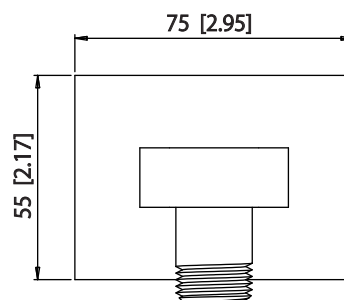

196.5505 | Wall Elbow

SPECIFICATIONS:

- Solid Brass construction
- 1/2" female connection with adjustable slide on installation
- Includes check valve with back-flow prevention

FINISHES :

- Chrome - 196.5505CP / Brushed Nickel - 196.5505BN

Belgian Mirror Finish

ZeroDrip Technology

Technical Diagram

Female NPT 1/2" Connector
Part # - FEM.5505