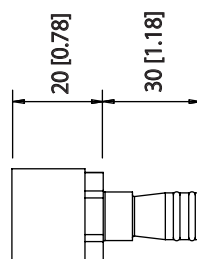

196.5505 | Wall Elbow

SPECIFICATIONS:

- Solid Brass construction
- 1/2" female connection with adjustable slide on installation
- Includes check valve with back-flow prevention

FINISHES :

- Chrome - 196.5505CP / Brushed Nickel - 196.5505BN

Belgian Mirror Finish

ZeroDrip Technology

Technical Diagram

Female NPT 1/2" Connector
Part # - FEM.5505