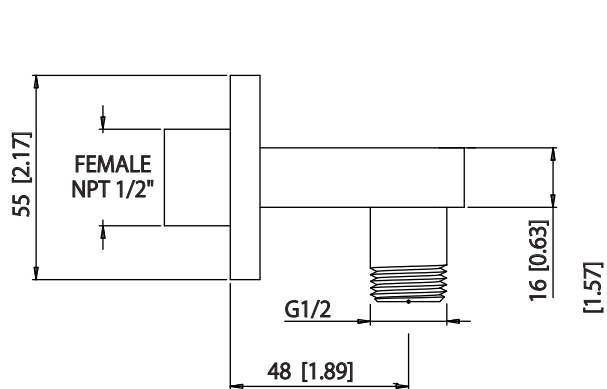

196.5505 | Wall Elbow

SPECIFICATIONS:

- Solid Brass construction
- 1/2" female connection with adjustable slide on installation
- Includes check valve with back-flow prevention

FINISHES :

- Chrome - 196.5505CP / Brushed Nickel - 196.5505BN

Belgian Mirror Finish

ZeroDrip Technology

Technical Diagram

Female NPT 1/2" Connector
Part # - FEM.5505