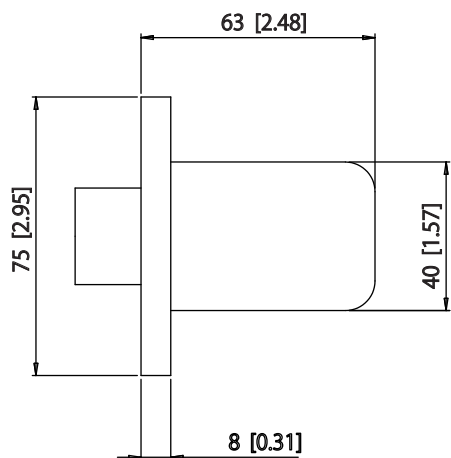

196.5505 | Wall Elbow

SPECIFICATIONS:

- Solid Brass construction
- 1/2" female connection with adjustable slide on installation
- Includes check valve with back-flow prevention

FINISHES :

- Chrome - 196.5505CP / Brushed Nickel - 196.5505BN

Belgian Mirror Finish

ZeroDrip Technology

Technical Diagram

Female NPT 1/2" Connector
Part # - FEM.5505