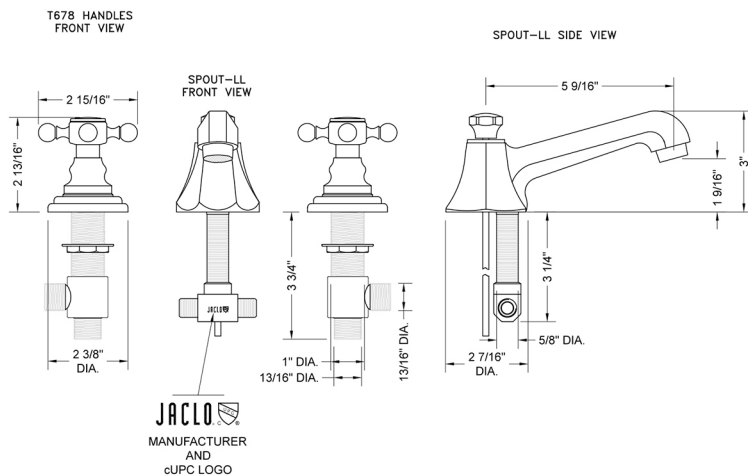

Westfield Faucet with Ball Cross Handles- 0.5 GPM

Model #: 6870-T678-0.5-

FEATURES:

- All brass 8" - 12" widespread faucet includes brass pop-up drain with overflow
- 1/4 turn ceramic valves
- Stationary Spout
- Available Flow Rates: 1.5, 1.2 & 0.5 GPM. Additional flow rate (aerator) options available. Contact JACLO.
- 5 9/16" spout reach
- Spout Hole Size Min-Max: 1 1/4" - 2"
- Valve Hole Size Min-Max: 1 1/8" - 1 5/8"

SPECIFICATION DRAWING:

AVAILABLE HANDLES: