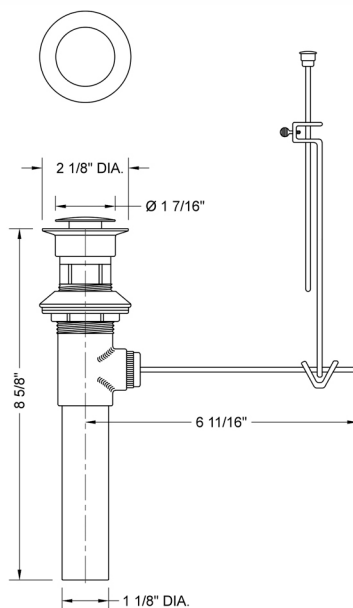

## Pop-Up Lavatory Drain with Overflow

**Model #: 736-**

### FEATURES:

- Plated flange & top only
- Adjustable ABS plastic stopper - unique design
- Fits 1 1/2" sink opening
- With overflow

### SPECIFICATION DRAWING: