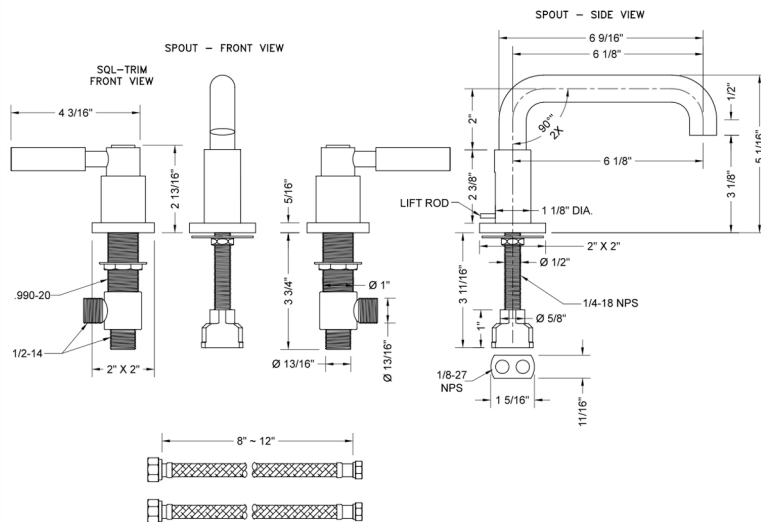

Downtown Contempo Faucet with Square Escutcheons & High Lever Handles -1.2 GPM

Model #: 8883-SQL-1.2-

FEATURES:

- All brass 8" - 12" widespread faucet includes brass pop-up drain with overflow
- 1/4 turn ceramic valves
- Low Profile Swivel Spout (For Stationary Spout option, contact JACLO)
- Available Flow Rates: 1.5, 1.2 & 0.5 GPM. Additional flow rate (aerator) options available. Contact JACLO.
- 6 1/8" spout reach
- Spout Hole Size Min-Max: 1 1/2" - 1 7/8"
- Valve Hole Size Min-Max: 1 1/8" - 1 5/8"
- ADA Compliant Levers

SPECIFICATION DRAWING:

AVAILABLE HANDLES:

COMPLIANCES:

CEC

Complies with: ASME A112.18.1-2012/CSA B125.1-12