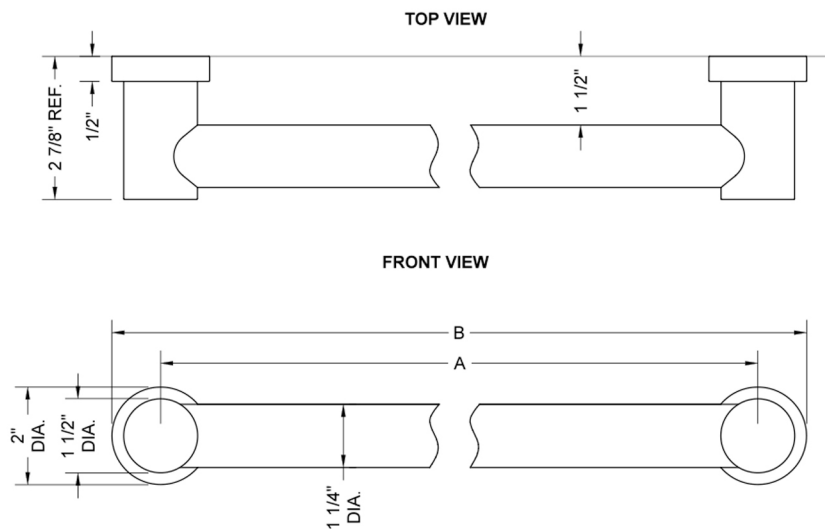

12" G40 Straight Grab Bar

Model #: G40-12-

FEATURES:

- ADA compliant when properly installed
- All brass construction, fully polished & plated
- Style to complement Contempo collection
- All grab bars can be custom sized. Contact JACLO for pricing & availability
- Optional handshower sliders and toilet paper/wash cloth holders can be added only upon initial order

SPECIFICATION DRAWING:

BRASS LUXURY GRAB BARS			
PART. #	DESCRIPTION	A	B
G40-12-XX	12" GRAB BAR	12"	14"
G40-16-XX	16" GRAB BAR	16"	18"
G40-18-XX	18" GRAB BAR	18"	20"
G40-24-XX	24" GRAB BAR	24"	26"
G40-32-XX	32" GRAB BAR	32"	34"
G40-36-XX	36" GRAB BAR	36"	38"
G40-42-XX	42" GRAB BAR	42"	44"
G40-48-XX	48" GRAB BAR	48"	50"