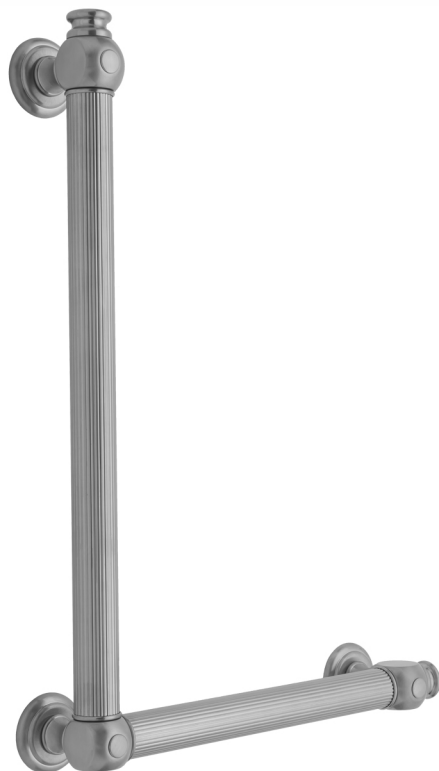

G61 32H x 12W 90° Right Hand Grab Bar

Model #: **G61-32H-12W-RH-**

FEATURES:

- ADA compliant when properly installed
- All brass construction, fully polished & plated
- All grab bars can be custom sized. Contact JACLO for pricing & availability
- Optional handshower sliders and toilet paper/wash cloth holders can be added only upon initial order
- Grab bars over 32" REQUIRE a middle post

AVAILABLE FINISHES:

Polished Chrome (PCH)	Satin Chrome (SC)	Bronze Umber (BU)
Satin Nickel (SN)	Pewter (PEW)	Caramel Bronze (CB)
Polished Nickel (PN)	Antique Brass (AB)	Antique Copper (ACU)
Oil-Rubbed Bronze (ORB)	Polished Brass (PB)	Polished Copper (PCU)
Vintage Bronze (VB)	Satin Brass (SB)	Rose Gold (RG)
Matte Black (MBK)	Satin Gold (SG)	Polished Gold (PG)
Black Nickel (BKN)	Bombay Gold (BG)	Jewelers Gold (JG)
Europa Bronze (EB)	White (WH)	Sedona Beige (SDB)
Tristan Brass (TB)	Unlacquered Brass (ULB)	Satin Cooper (SCU)

SPECIFICATION DRAWING:

BRASS LUXURY GRAB BAR			
PART. #	DESCRIPTION	A H	B W
G61-12H-12W	CENTER TO CENTER	12"	12"
G61-12H-16W	CENTER TO CENTER	12"	16"
G61-12H-24W	CENTER TO CENTER	12"	24"
G61-12H-32W	CENTER TO CENTER	12"	32"
G61-16H-12W	CENTER TO CENTER	16"	12"
G61-16H-16W	CENTER TO CENTER	16"	16"
G61-16H-24W	CENTER TO CENTER	16"	24"
G61-16H-32W	CENTER TO CENTER	16"	32"
G61-24H-12W	CENTER TO CENTER	24"	12"
G61-24H-16W	CENTER TO CENTER	24"	16"
G61-24H-24W	CENTER TO CENTER	24"	24"
G61-24H-32W	CENTER TO CENTER	24"	32"
G61-32H-12W	CENTER TO CENTER	32"	12"
G61-32H-16W	CENTER TO CENTER	32"	16"
G61-32H-24W	CENTER TO CENTER	32"	24"
G61-32H-32W	CENTER TO CENTER	32"	32"