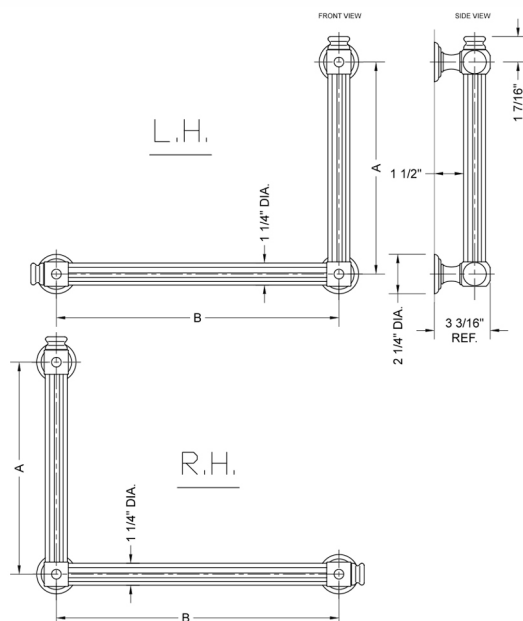

G61 32H x 12W 90° Right Hand Grab Bar

Model #: **G61-32H-12W-RH-**

FEATURES:

- ADA compliant when properly installed
- All brass construction, fully polished & plated
- All grab bars can be custom sized. Contact JACLO for pricing & availability
- Optional handshower sliders and toilet paper/wash cloth holders can be added only upon initial order
- Grab bars over 32" REQUIRE a middle post

SPECIFICATION DRAWING:

BRASS LUXURY GRAB BAR			
PART. #	DESCRIPTION	A H	B W
G61-12H-12W	CENTER TO CENTER	12"	12"
G61-12H-16W	CENTER TO CENTER	12"	16"
G61-12H-24W	CENTER TO CENTER	12"	24"
G61-12H-32W	CENTER TO CENTER	12"	32"
G61-16H-12W	CENTER TO CENTER	16"	12"
G61-16H-16W	CENTER TO CENTER	16"	16"
G61-16H-24W	CENTER TO CENTER	16"	24"
G61-16H-32W	CENTER TO CENTER	16"	32"
G61-24H-12W	CENTER TO CENTER	24"	12"
G61-24H-16W	CENTER TO CENTER	24"	16"
G61-24H-24W	CENTER TO CENTER	24"	24"
G61-24H-32W	CENTER TO CENTER	24"	32"
G61-32H-12W	CENTER TO CENTER	32"	12"
G61-32H-16W	CENTER TO CENTER	32"	16"
G61-32H-24W	CENTER TO CENTER	32"	24"
G61-32H-32W	CENTER TO CENTER	32"	32"