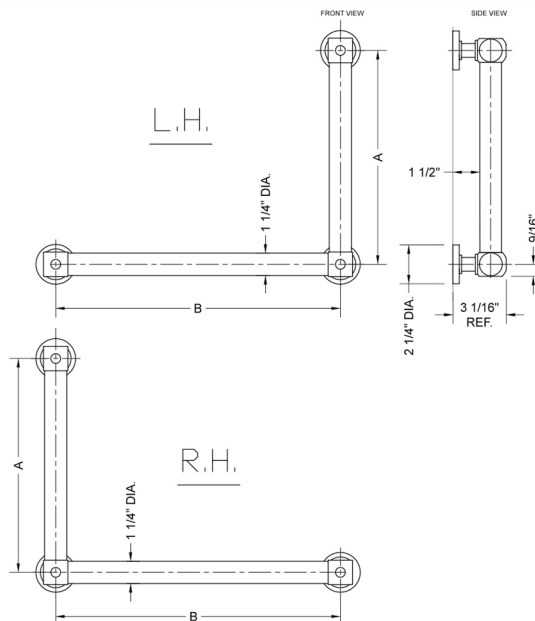

## G70 16H x 12W 90° Left Hand Grab Bar

**Model #: G70-16H-12W-LH-**

### FEATURES:

- ADA compliant when properly installed
- All brass construction, fully polished & plated
- All grab bars can be custom sized. Contact JACLO for pricing & availability
- Optional handshower sliders and toilet paper/wash cloth holders can be added only upon initial order
- Grab bars over 32" REQUIRE a middle post

### SPECIFICATION DRAWING:

BRASS LUXURY GRAB BAR			
PART #	DESCRIPTION	A H	B W
G70-12H-12W	CENTER TO CENTER	12"	12"
G70-12H-16W	CENTER TO CENTER	12"	16"
G70-12H-24W	CENTER TO CENTER	12"	24"
G70-12H-32W	CENTER TO CENTER	12"	32"
G70-16H-12W	CENTER TO CENTER	16"	12"
G70-16H-16W	CENTER TO CENTER	16"	16"
G70-16H-24W	CENTER TO CENTER	16"	24"
G70-16H-32W	CENTER TO CENTER	16"	32"
G70-24H-12W	CENTER TO CENTER	24"	12"
G70-24H-16W	CENTER TO CENTER	24"	16"
G70-24H-24W	CENTER TO CENTER	24"	24"
G70-24H-32W	CENTER TO CENTER	24"	32"
G70-32H-12W	CENTER TO CENTER	32"	12"
G70-32H-16W	CENTER TO CENTER	32"	16"
G70-32H-24W	CENTER TO CENTER	32"	24"
G70-32H-32W	CENTER TO CENTER	32"	32"