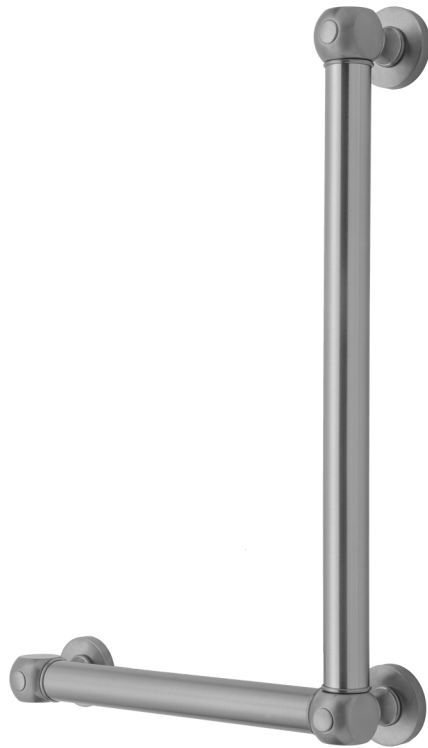

## G70 16H x 12W 90° Left Hand Grab Bar

**Model #: G70-16H-12W-LH-**

### FEATURES:

- ADA compliant when properly installed
- All brass construction, fully polished & plated
- All grab bars can be custom sized. Contact JACLO for pricing & availability
- Optional handshower sliders and toilet paper/wash cloth holders can be added only upon initial order
- Grab bars over 32" REQUIRE a middle post

### AVAILABLE FINISHES:

Polished Chrome (PCH)	Satin Chrome (SC)	Bronze Umber (BU)
Satin Nickel (SN)	Pewter (PEW)	Caramel Bronze (CB)
Polished Nickel (PN)	Antique Brass (AB)	Antique Copper (ACU)
Oil-Rubbed Bronze (ORB)	Polished Brass (PB)	Polished Copper (PCU)
Vintage Bronze (VB)	Satin Brass (SB)	Rose Gold (RG)
Matte Black (MBK)	Satin Gold (SG)	Polished Gold (PG)
Black Nickel (BKN)	Bombay Gold (BG)	Jewelers Gold (JG)
Europa Bronze (EB)	White (WH)	Sedona Beige (SDB)
Tristan Brass (TB)	Unlacquered Brass (ULB)	Satin Cooper (SCU)

### SPECIFICATION DRAWING:

BRASS LUXURY GRAB BAR			
PART #	DESCRIPTION	A H	B W
G70-12H-12W	CENTER TO CENTER	12"	12"
G70-12H-16W	CENTER TO CENTER	12"	16"
G70-12H-24W	CENTER TO CENTER	12"	24"
G70-12H-32W	CENTER TO CENTER	12"	32"
G70-16H-12W	CENTER TO CENTER	16"	12"
G70-16H-16W	CENTER TO CENTER	16"	16"
G70-16H-24W	CENTER TO CENTER	16"	24"
G70-16H-32W	CENTER TO CENTER	16"	32"
G70-24H-12W	CENTER TO CENTER	24"	12"
G70-24H-16W	CENTER TO CENTER	24"	16"
G70-24H-24W	CENTER TO CENTER	24"	24"
G70-24H-32W	CENTER TO CENTER	24"	32"
G70-32H-12W	CENTER TO CENTER	32"	12"
G70-32H-16W	CENTER TO CENTER	32"	16"
G70-32H-24W	CENTER TO CENTER	32"	24"
G70-32H-32W	CENTER TO CENTER	32"	32"