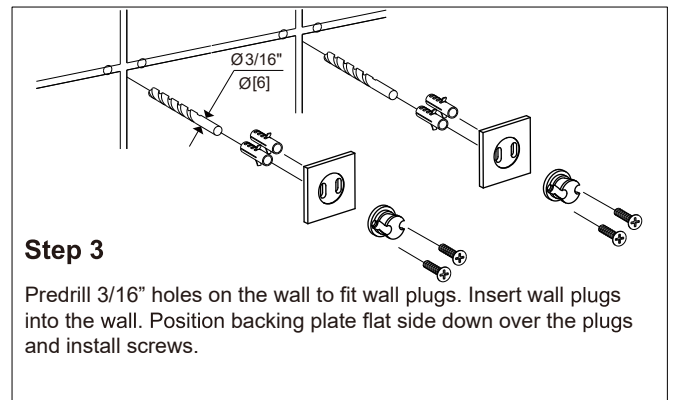

LISBON COLLECTION

TOWEL BARS

277120

Tools required for installation

- Level
- Pencil
- Drill
- Screwdriver
- Hammer