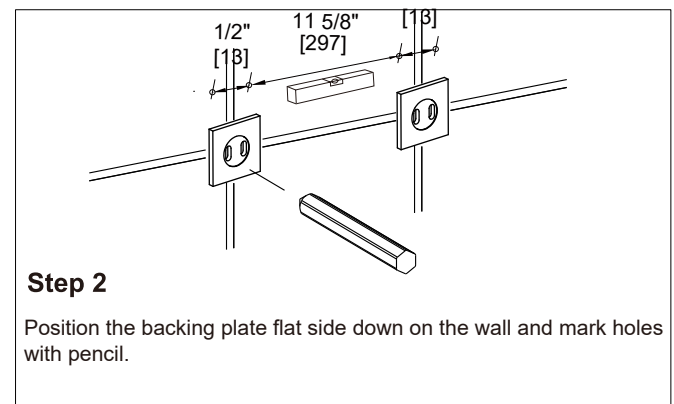

LISBON COLLECTION

TOWEL BARS

277120

Tools required for installation

- Level
- Pencil
- Drill
- Screwdriver
- Hammer