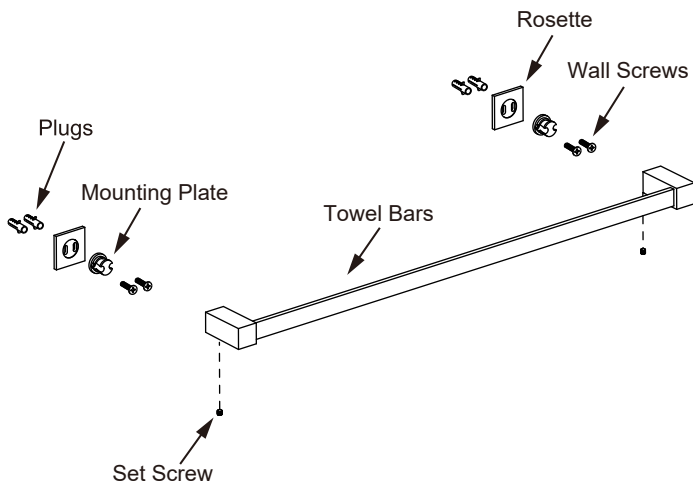

LISBON COLLECTION

TOWEL BARS

277120

Tools required for installation

- Level
- Pencil
- Drill
- Screwdriver
- Hammer