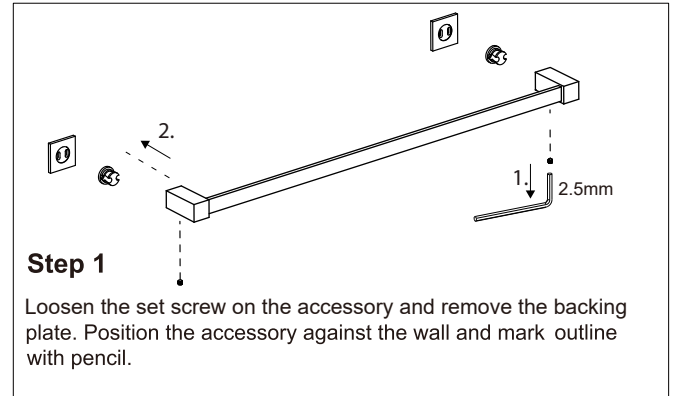

LISBON COLLECTION

TOWEL BARS

277120

Tools required for installation

- Level
- Pencil
- Drill
- Screwdriver
- Hammer