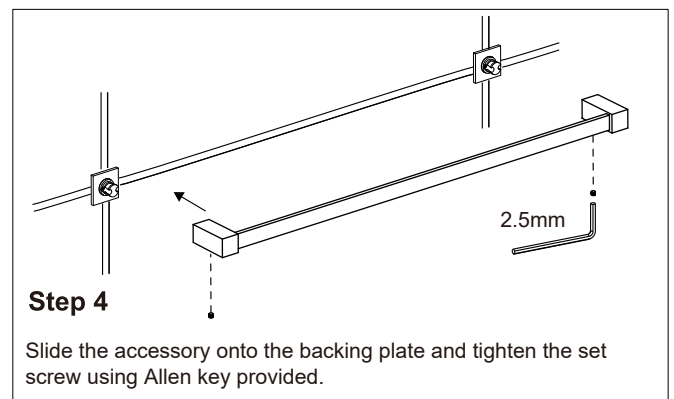

LISBON COLLECTION

TOWEL BARS

277120

Tools required for installation

- Level
- Pencil
- Drill
- Screwdriver
- Hammer