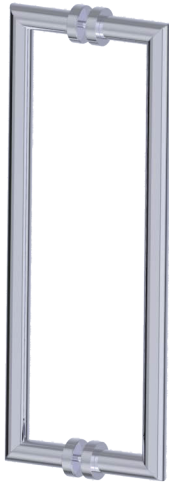

OSLO COLLECTION DOUBLE SHOWER DOOR HANDLE 24" 1447824

PRODUCT NAME: DOUBLE SHOWER
DOOR HANDLE 24"

PRODUCT CODE: 1447824

MATERIAL: All-brass construction

KEY FEATURES: Contemporary design.
Round minimalist look.

**STOCKED
FINISHES:**

- Polished Chrome (99)
- Brushed Nickel (81)
- Polished Nickel (68)
- Matte Black (48)

**SPECIAL
FINISHES
AVAILABLE:** 26 options available.
Please see our website for
full list samples

Mounting Kits Included		
	X1	Allen Key

GLASS INFO

Glass Hole C-C Distance		
A	6"/152mm	6" Shower Door Handle
	8"/203mm	8" Shower Door Handle
	12"/305mm	12" Shower Door Handle
	18"/457mm	18" Shower Door Handle
	24"/610mm	24" Shower Door Handle
B	1/2" (12mm)	Glass Hole Diameter
C	6-12mm	Glass Thickness