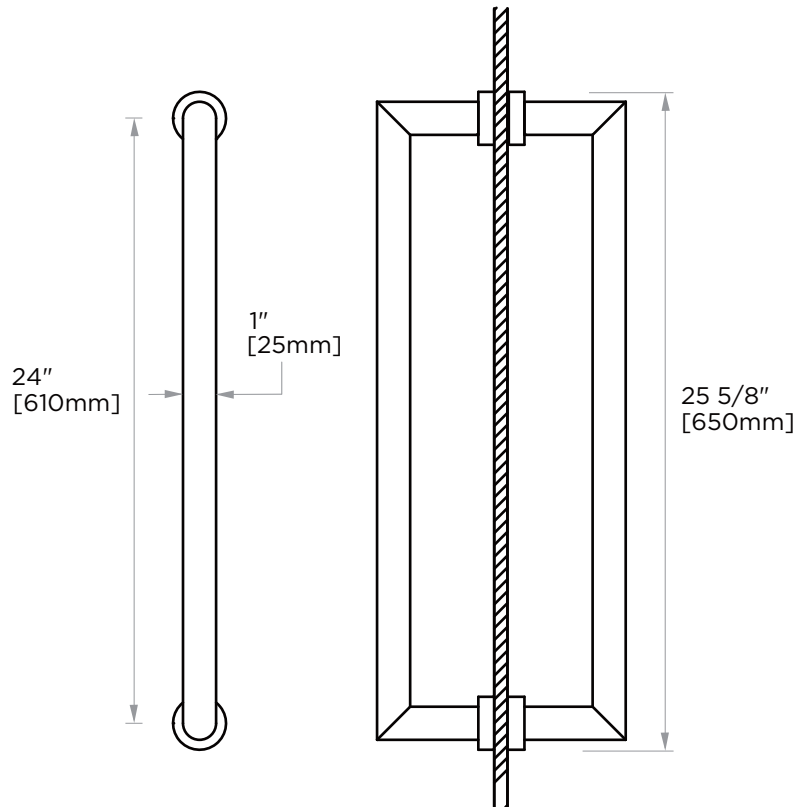

WARRANTY:

Lifetime Limited (Residential Use)
One Year (Commercial Use)

NOTE: Dimensions and specifications are subject to change without notice.