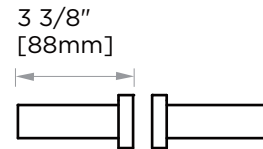

OSLO COLLECTION DOUBLE SHOWER DOOR HANDLE 24" 1447824

PRODUCT NAME: DOUBLE SHOWER
DOOR HANDLE 24"

PRODUCT CODE: 1447824

MATERIAL: All-brass construction

KEY FEATURES: Contemporary design.
Round minimalist look.

Mounting Kits Included		
	X1	Allen Key

GLASS INFO

Glass Hole C-C Distance		
A	6"/152mm	6" Shower Door Handle
	8"/203mm	8" Shower Door Handle
	12"/305mm	12" Shower Door Handle
	18"/457mm	18" Shower Door Handle
	24"/610mm	24" Shower Door Handle
B	1/2" (12mm)	Glass Hole Diameter
C	6-12mm	Glass Thickness