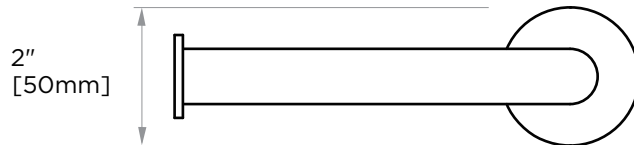

**NICE COLLECTION**  
**TISSUE HOLDER**  
170151L

**PRODUCT NAME:** TISSUE HODLER

**PRODUCT CODE:** 170151L

**MATERIAL:** All-brass construction

**KEY FEATURES:** Contemporary design.  
Soft, curved brass with thin rosettes