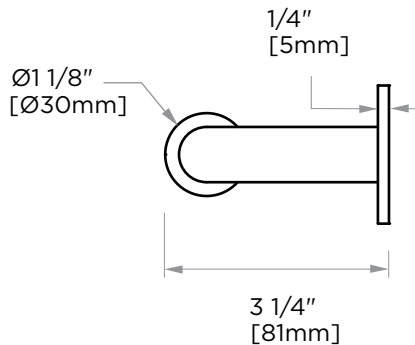

STOCKED FINISHES:

- Polished Chrome (99)
- Brushed Nickel (81)
- Polished Nickel (68)
- Matte Black (48)
- Brushed Bronze(25)

SPECIAL FINISHES AVAILABLE: 26 options available.
Please see our website for full list samples