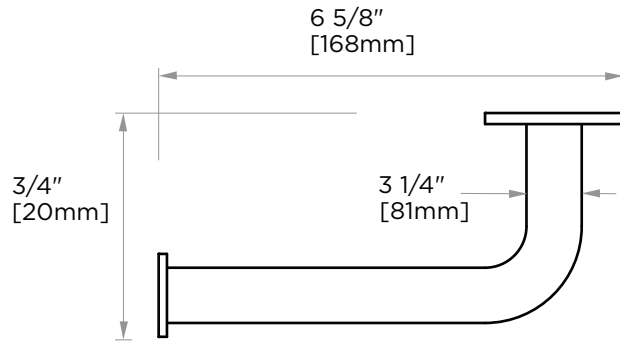

**NICE COLLECTION**  
**TISSUE HOLDER**  
170151L

**PRODUCT NAME:** TISSUE HODLER

**PRODUCT CODE:** 170151L

**MATERIAL:** All-brass construction

**KEY FEATURES:** Contemporary design.  
Soft, curved brass with thin rosettes