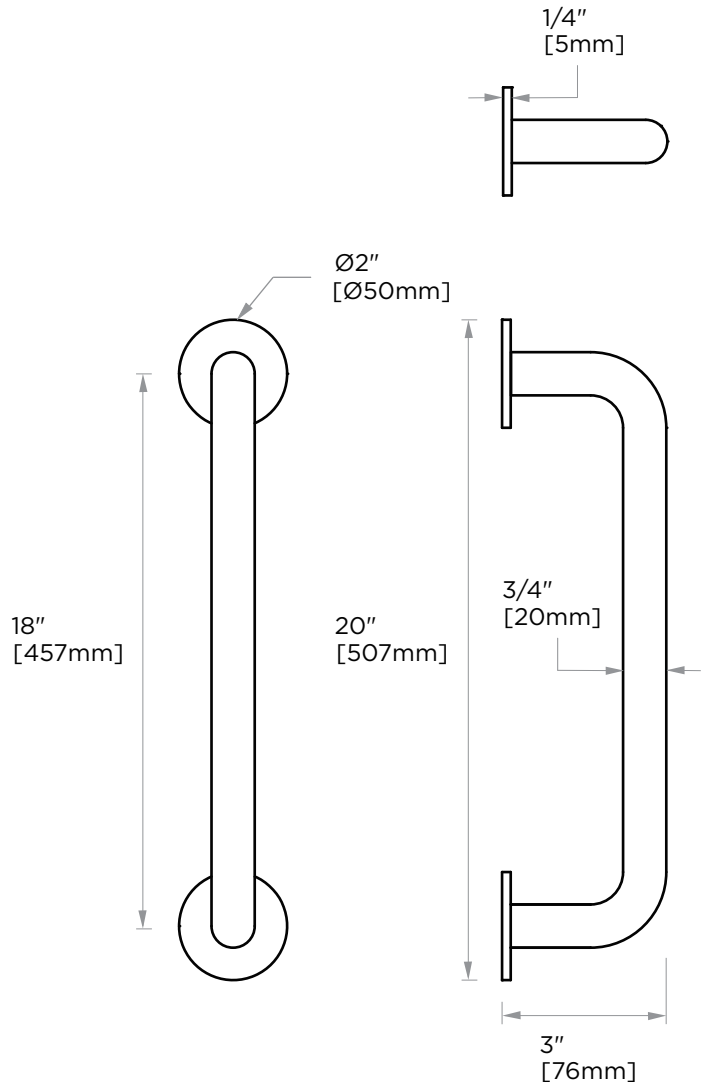

WARRANTY:

Lifetime Limited (Residential Use)
One Year (Commercial Use)

NOTE: Dimensions and specifications are subject to change without notice.