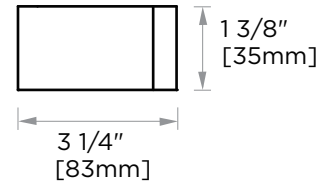

BONN COLLECTION TOWEL BAR 18" 238180

PRODUCT NAME: TOWEL BAR 18"

PRODUCT CODE: 23818 0

MATERIAL: All-brass construction

KEY FEATURES: Contemporary design.
Rectangular geometry,
softened with curved corners.