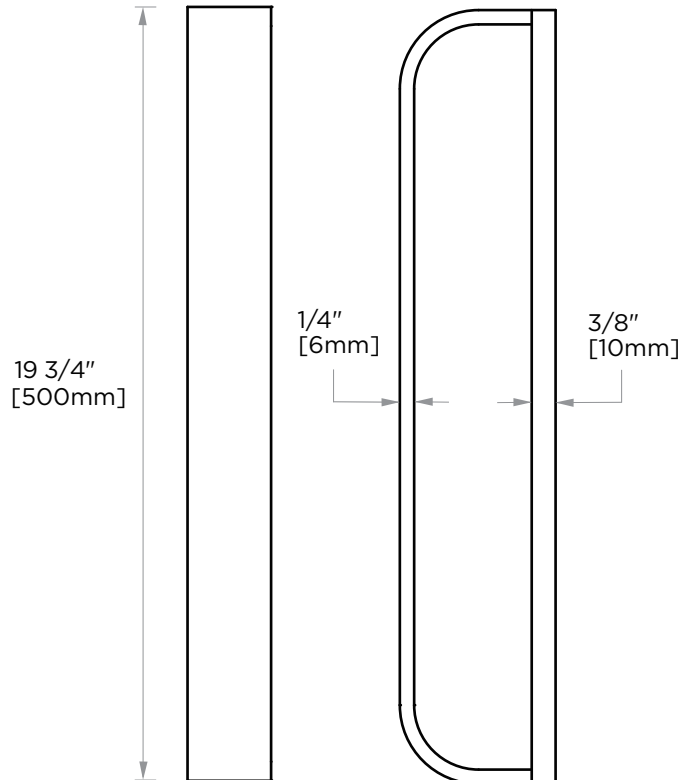

BONN COLLECTION TOWEL BAR 18" 238180

PRODUCT NAME: TOWEL BAR 18"

PRODUCT CODE: 23818 0

MATERIAL: All-brass construction

KEY FEATURES: Contemporary design.
Rectangular geometry,
softened with curved corners.

NOTE: Dimensions and specifications are subject to change without notice.