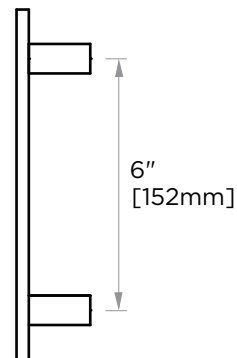

NOTE: Dimensions and specifications are subject to change without notice.