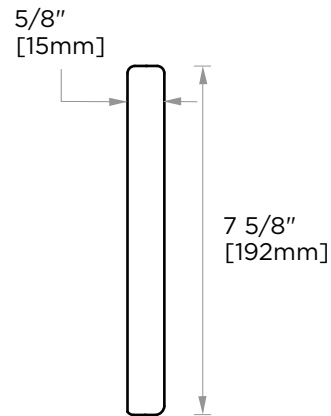

NOTE: Dimensions and specifications are subject to change without notice.