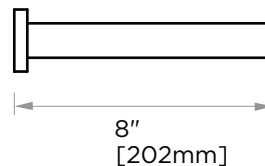

LISBON COLLECTION
TOWEL SHELF
277440

PRODUCT NAME: TOWEL SHELF

PRODUCT CODE: 277440

MATERIAL: All-brass construction

KEY FEATURES: Contemporary design. Square base with clean and elongated lines.

STOCKED FINISHES:

NOTE: Dimensions and specifications are subject to change without notice.