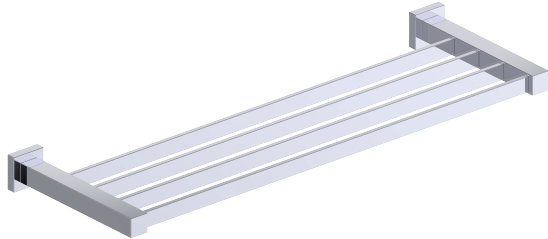

LISBON COLLECTION
TOWEL SHELF
277440

PRODUCT NAME: TOWEL SHELF

PRODUCT CODE: 277440

MATERIAL: All-brass construction

KEY FEATURES: Contemporary design. Square base with clean and elongated lines.

STOCKED FINISHES: