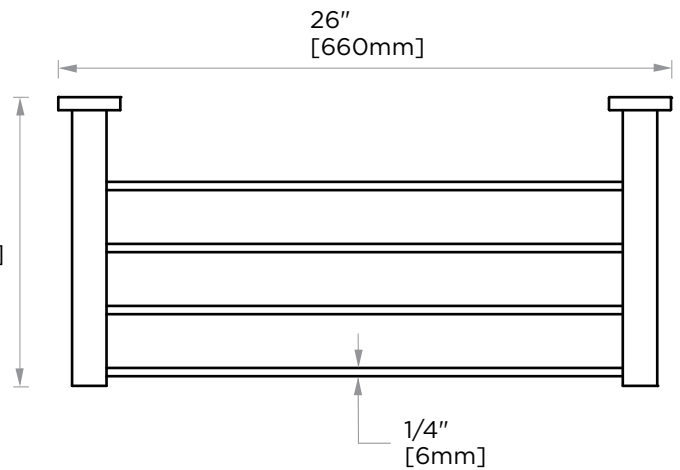

LISBON COLLECTION
TOWEL SHELF
277440

PRODUCT NAME: TOWEL SHELF

PRODUCT CODE: 277440

MATERIAL: All-brass construction

KEY FEATURES: Contemporary design. Square base with clean and elongated lines.

STOCKED FINISHES:

NOTE: Dimensions and specifications are subject to change without notice.