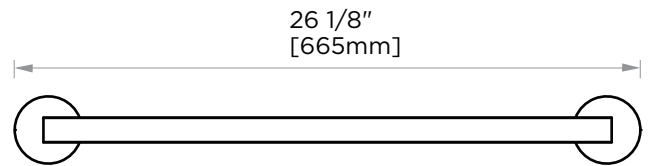

**FRANKFURT
COLLECTION
TOWEL SHELF
313440**

PRODUCT NAME: TOWEL SHELF

PRODUCT CODE: 313440

MATERIAL: All-brass construction

KEY FEATURES: Transitional design.
Round and straight lines

STOCKED FINISHES:

- Polished Chrome (99)
- Brushed Nickel (81)
- Polished Nickel (68)
- Matte Black (48)