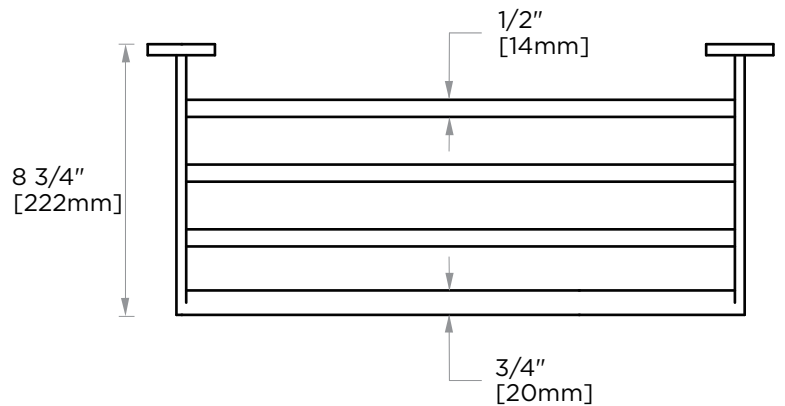

NOTE: Dimensions and specifications are subject to change without notice.