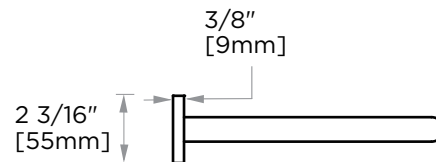

NOTE: Dimensions and specifications are subject to change without notice.