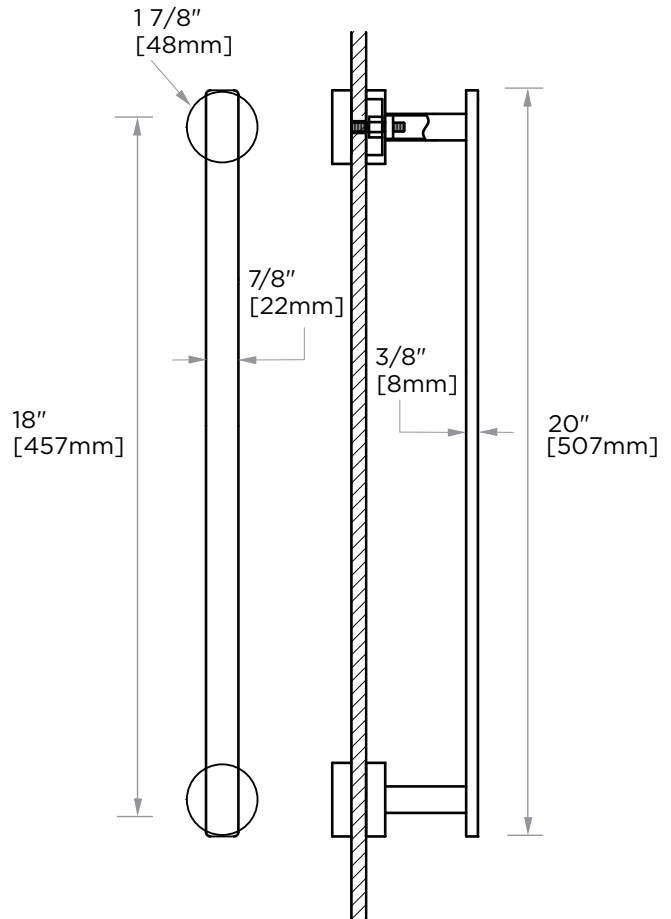

SIENA COLLECTION
SHOWER DOOR
HANDLE SINGLE 18"
3687518

PRODUCT NAME: SINGLE SHOWER DOOR HANDLE

PRODUCT CODE: 3687518

MATERIAL: All-brass construction

KEY FEATURES: Elegant, strong linear components combined with round rosettes.

FINISHES: ● Polished Chrome (99)

SPECIAL FINISHES AVAILABLE: Please see our website for full list samples

WARRANTY:

Lifetime Limited (Residential Use)
One Year (Commercial Use)

NOTE: Dimensions and specifications are subject to change without notice.