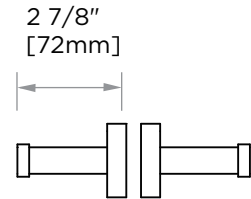

SIENA COLLECTION
SHOWER DOOR
HANDLE SINGLE 18"
3687518

PRODUCT NAME: SINGLE SHOWER DOOR HANDLE

PRODUCT CODE: 3687518

MATERIAL: All-brass construction

KEY FEATURES: Elegant, strong linear components combined with round rosettes.